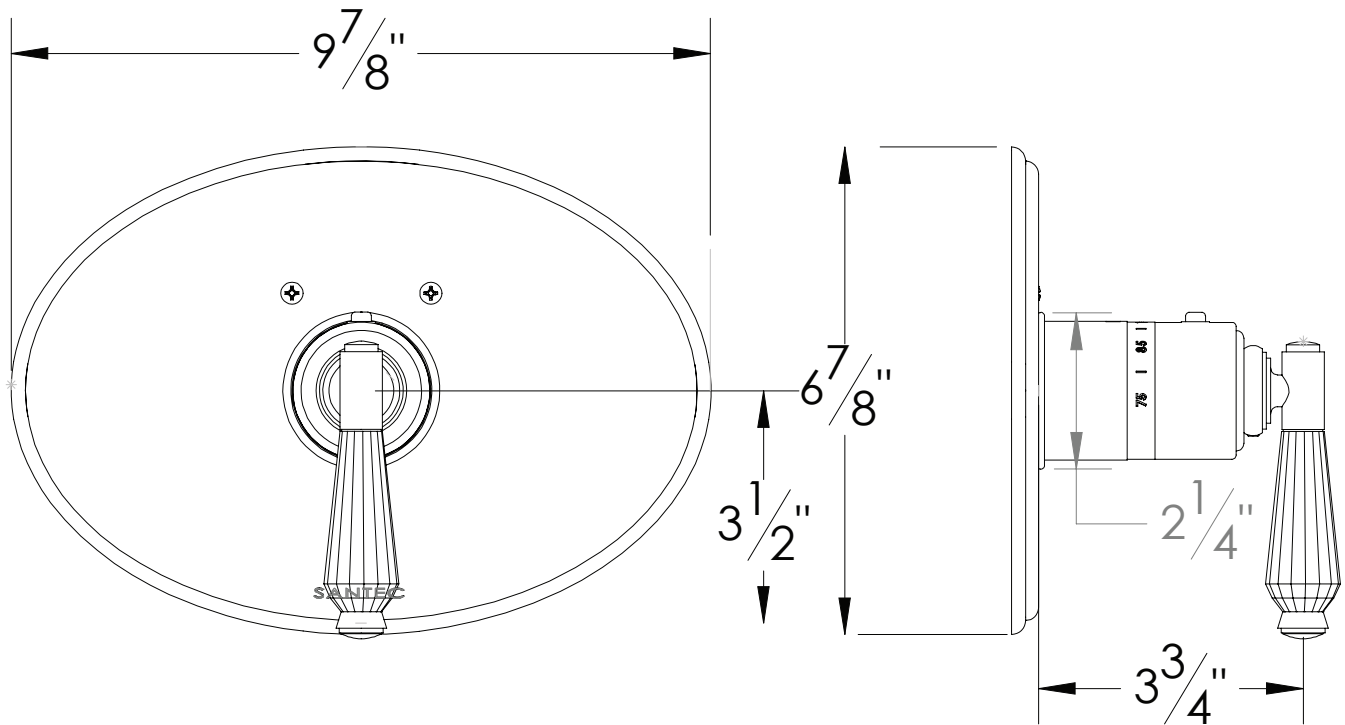

PRODUCT SPECIFICATION SHEET

ITEM # 7093HC-TM

TRIM

3/4" Thermostatic control

- "HC" style handle
- Includes trim plate and handle
- Requires separate volume control
- VALVE NOT INCLUDED
- USE TH-5034 VALVE

The measurements shown are for reference only. Products and specifications shown are subject to change without notice.