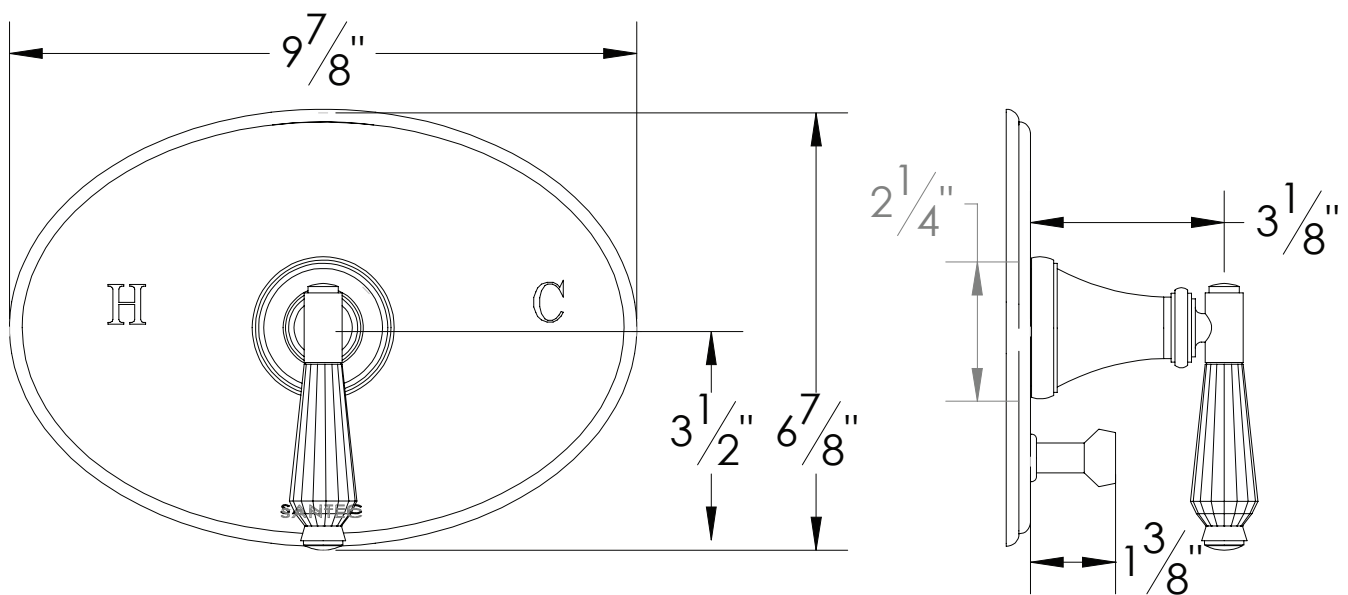

PRODUCT SPECIFICATION SHEET

ITEM # 2235HC-TM

TRIM

Pressure balanced control with diverter

- "HC" style handle
- Includes push button diverter, handle and plate
- VALVE NOT INCLUDED
- USE PB-3950 VALVE

The measurements shown are for reference only. Products and specifications shown are subject to change without notice.