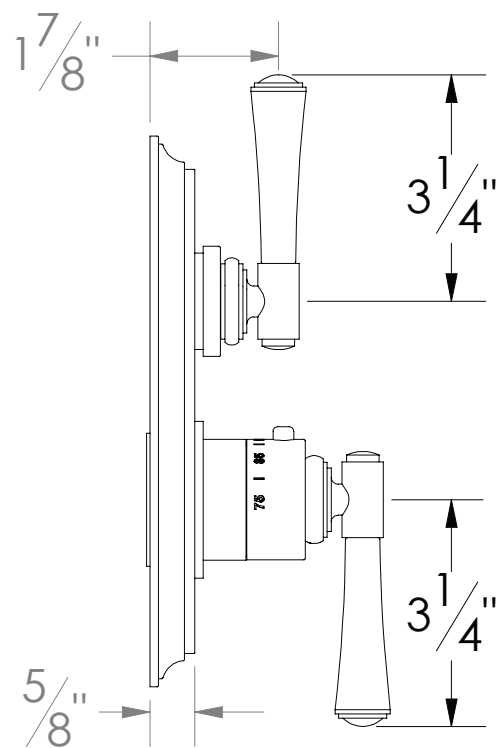

PRODUCT SPECIFICATION SHEET

ITEM # 7097EY-TM

TRIM

1/2" Thermostatic trim with 2-way diverter

- "EY" style handles
- Includes trim plate and handles
- VALVE NOT INCLUDED
- USE TH-8200 VALVE
- Diverter for Two Outlets

The measurements shown are for reference only. Products and specifications shown are subject to change without notice.

www.santecfaucet.com | P: 310.542.0063 F: 310.542.5681