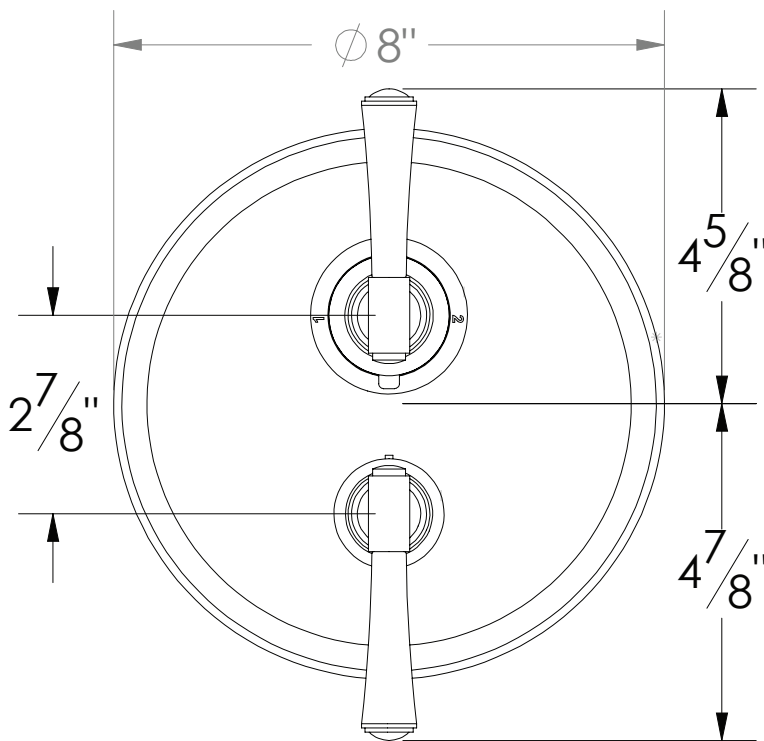

PRODUCT SPECIFICATION SHEET

ITEM # 7097EY-TM

TRIM

1/2" Thermostatic trim with 2-way diverter

- "EY" style handles
- Includes trim plate and handles
- VALVE NOT INCLUDED
- USE TH-8200 VALVE
- Diverter for Two Outlets

The measurements shown are for reference only. Products and specifications shown are subject to change without notice.

www.santecfaucet.com | P: 310.542.0063 F: 310.542.5681