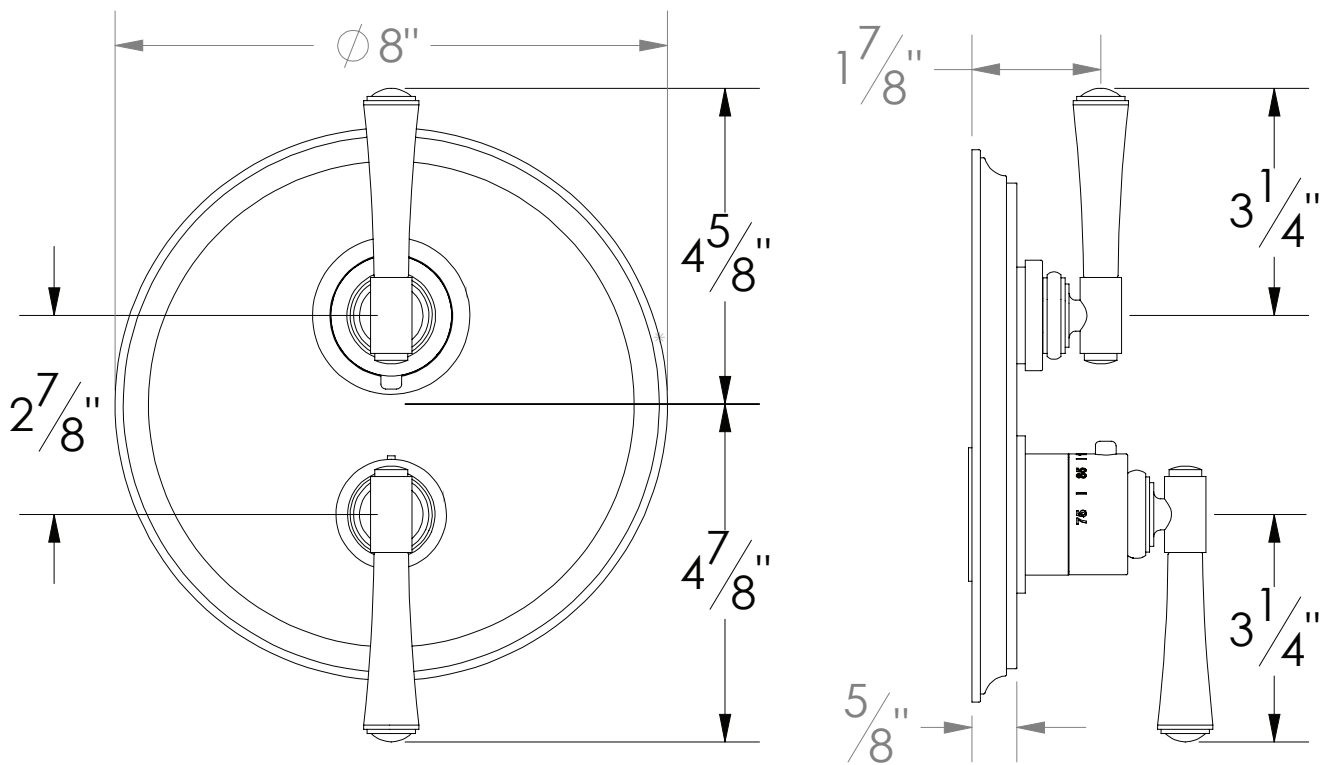

PRODUCT SPECIFICATION SHEET

ITEM # 7095HA-TM
TRIM
1/2" Thermostatic trim with
volume control

- "HA" style handles
- Includes trim plate and handles
- VALVE NOT INCLUDED
- USE TH-8000 VALVE
- Volume Control for One Outlet

The measurements shown are for reference only. Products and specifications shown are subject to change without notice.