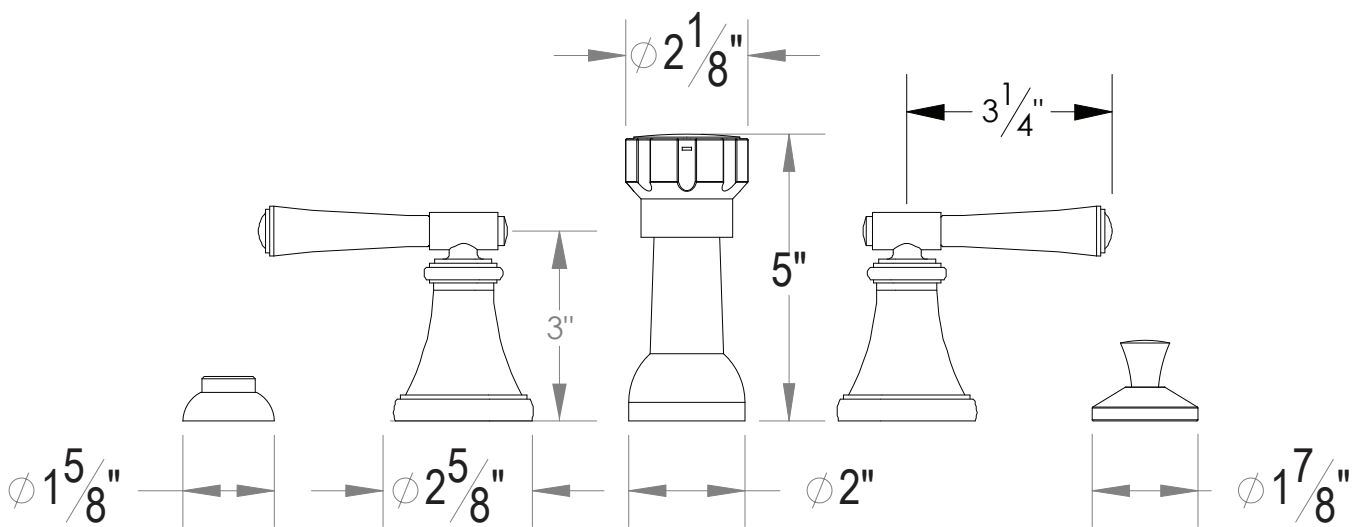

PRODUCT SPECIFICATION SHEET

ITEM # 2370HA
Bidet fitting

- "HA" style handles
- Includes an integral vacuum breaker
- Includes aerated spray
- Includes 1-1/4" pop-up drain assembly
- 1/4 turn ceramic disk cartridge

The measurements shown are for reference only. Products and specifications shown are subject to change without notice.