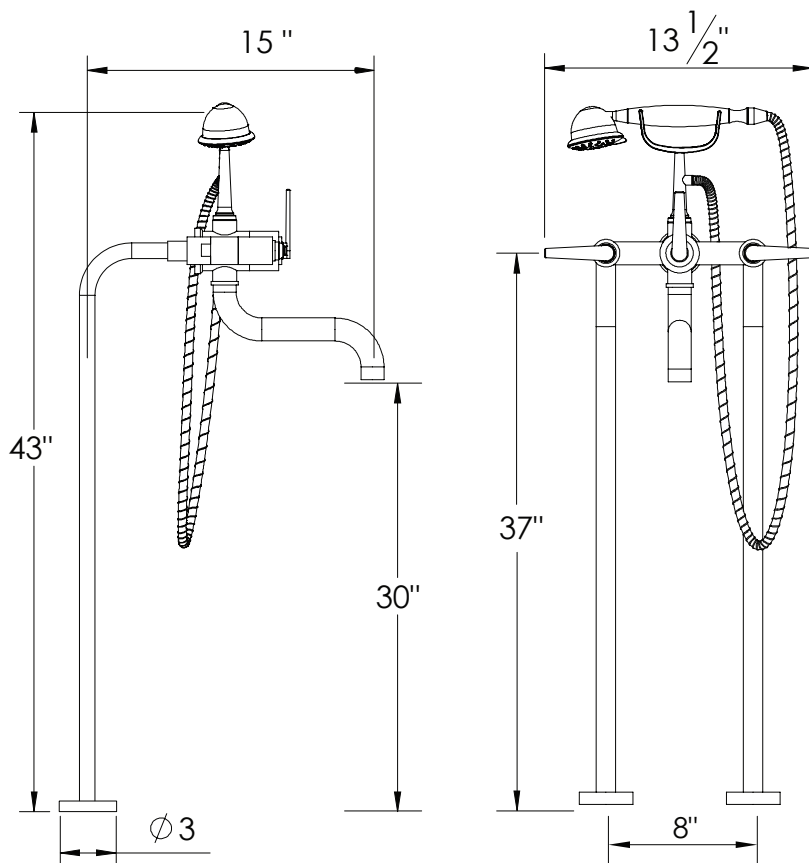

### ITEM # 7050KC

#### Floor mount tub filler with multifunction hand shower

- 9 GPM
- ROUGH INCLUDED
- Multifunction hand shower
- Hand shower hose 57" long
- Hand shower is 2.0 GPM

The measurements shown are for reference only. Products and specifications shown are subject to change without notice.