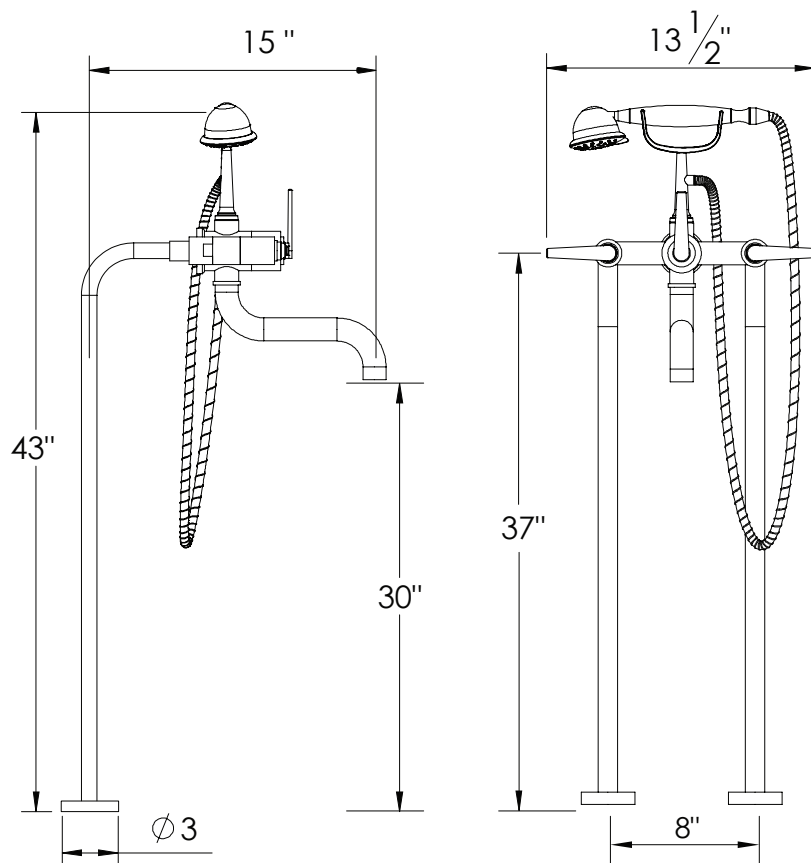

PRODUCT SPECIFICATION SHEET

ITEM # 7050ED

Floor mount tub filler with multifunction hand shower

- 9 GPM
- ROUGH INCLUDED
- Multifunction hand shower
- Hand shower hose 57" long
- Hand shower is 2.0 GPM

The measurements shown are for reference only. Products and specifications shown are subject to change without notice.

www.santecfaucet.com | P: 310.542.0063 F: 310.542.5681