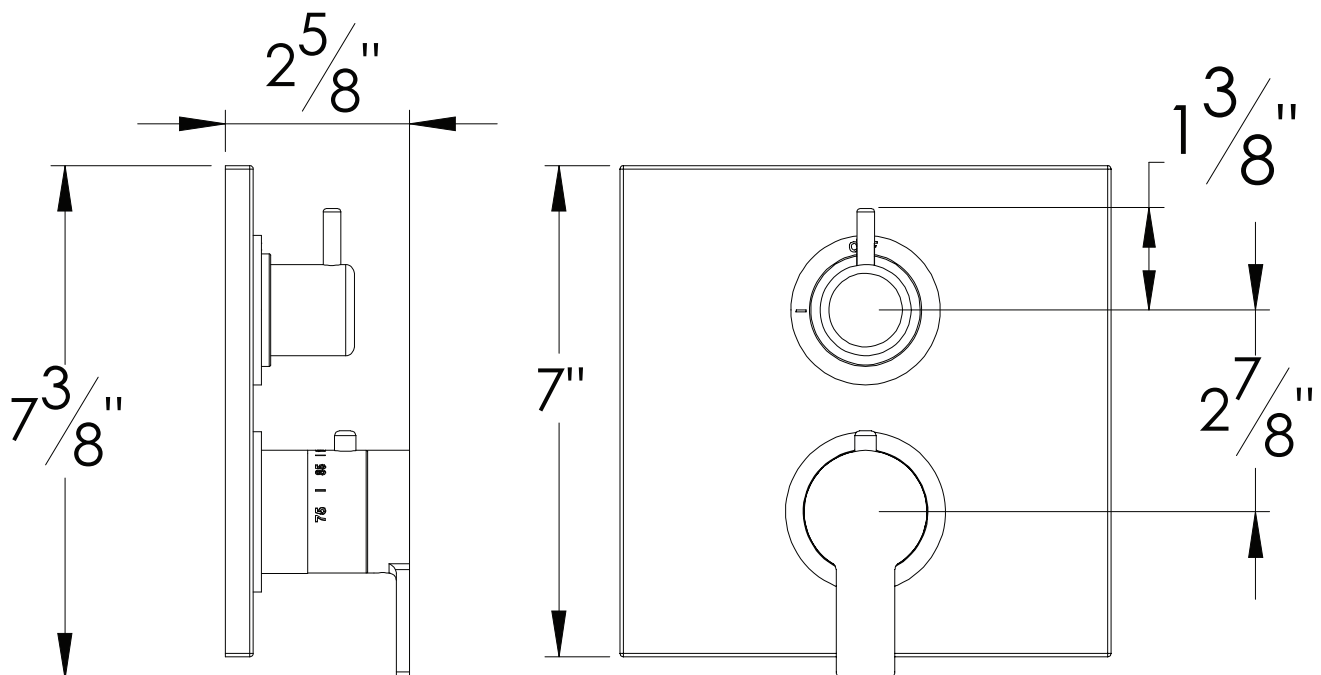

#### 1/2" Thermostatic trim with volume control and 2-way diverter

- "MD" style handles
- Includes trim plate and handles
- VALVE NOT INCLUDED
- USE TH-8200 VALVE
- Shut-off / diverter for Two Outlets

The measurements shown are for reference only. Products and specifications shown are subject to change without notice.