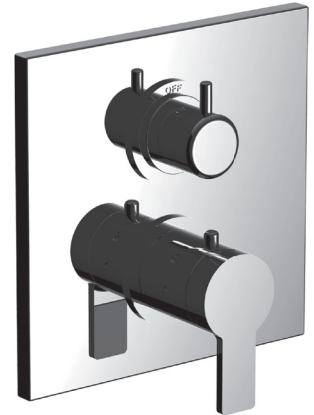

### ITEM # 7097MD-TM

#### 1/2" Thermostatic trim with volume control and 2-way diverter

- "MD" style handles
- Includes trim plate and handles
- VALVE NOT INCLUDED
- USE TH-8200 VALVE
- Shut-off / diverter for Two Outlets

The measurements shown are for reference only. Products and specifications shown are subject to change without notice.