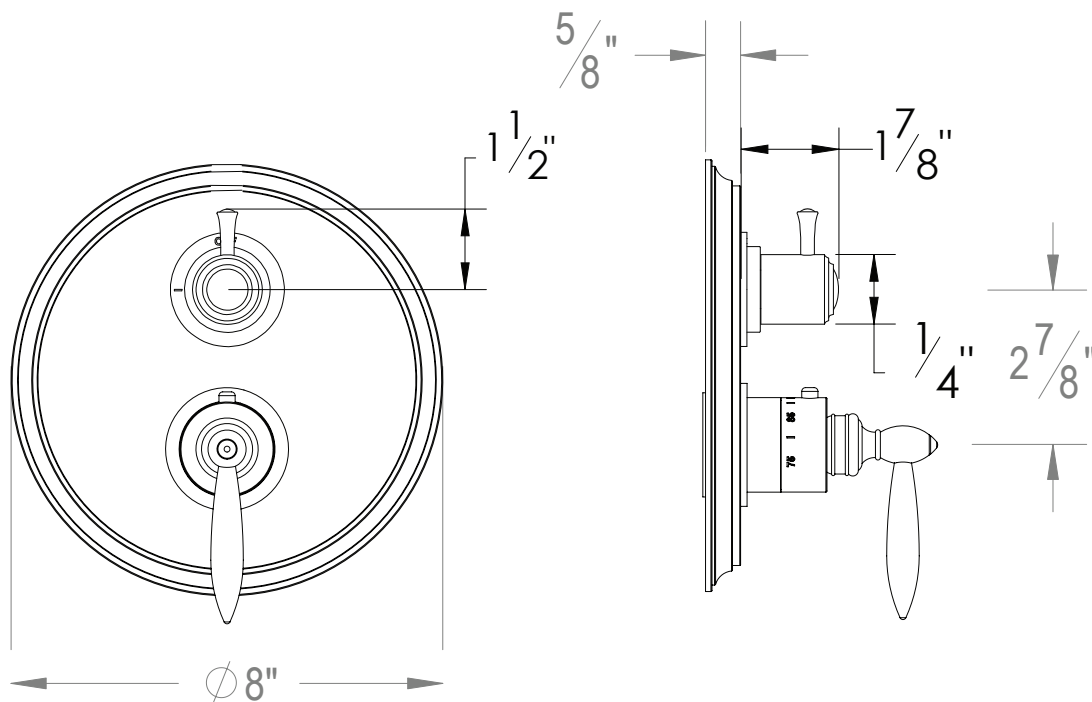

#### 1/2" Thermostatic trim with 3-way diverter

- "LA" style handles
- Includes trim plate and handles
- VALVE NOT INCLUDED
- USE TH-8303 VALVE
- Shut-off / diverter for Three Outlets

The measurements shown are for reference only. Products and specifications shown are subject to change without notice.