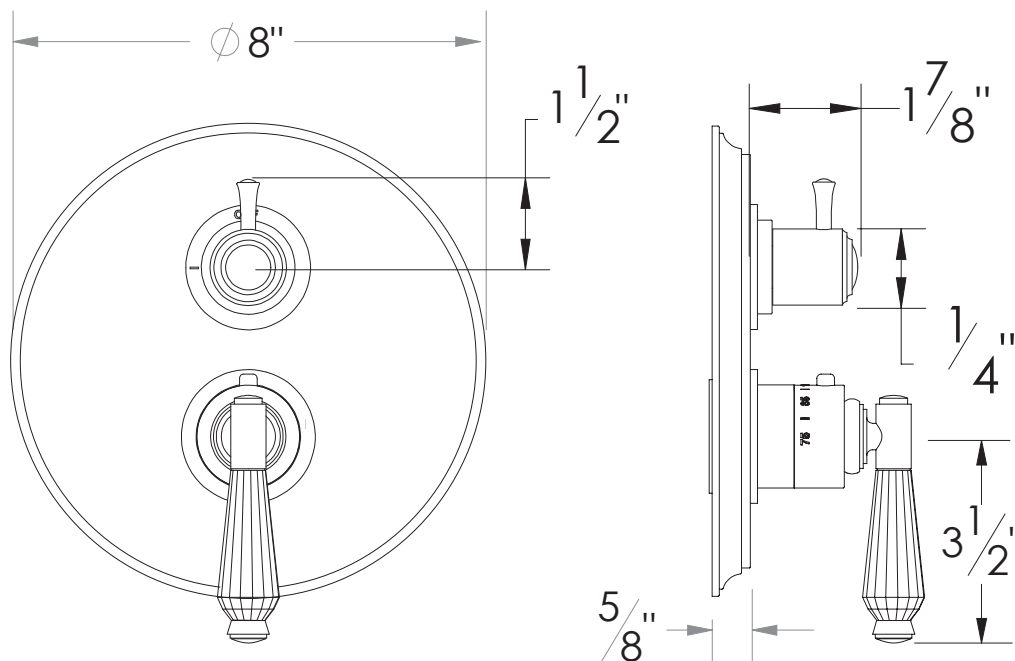

#### 1/2" Thermostatic trim with 3-way diverter

- "HC" style handles
- Includes trim plate and handles
- VALVE NOT INCLUDED
- USE TH-8303 VALVE
- Shut-off / diverter for Three Outlets
- For shared application