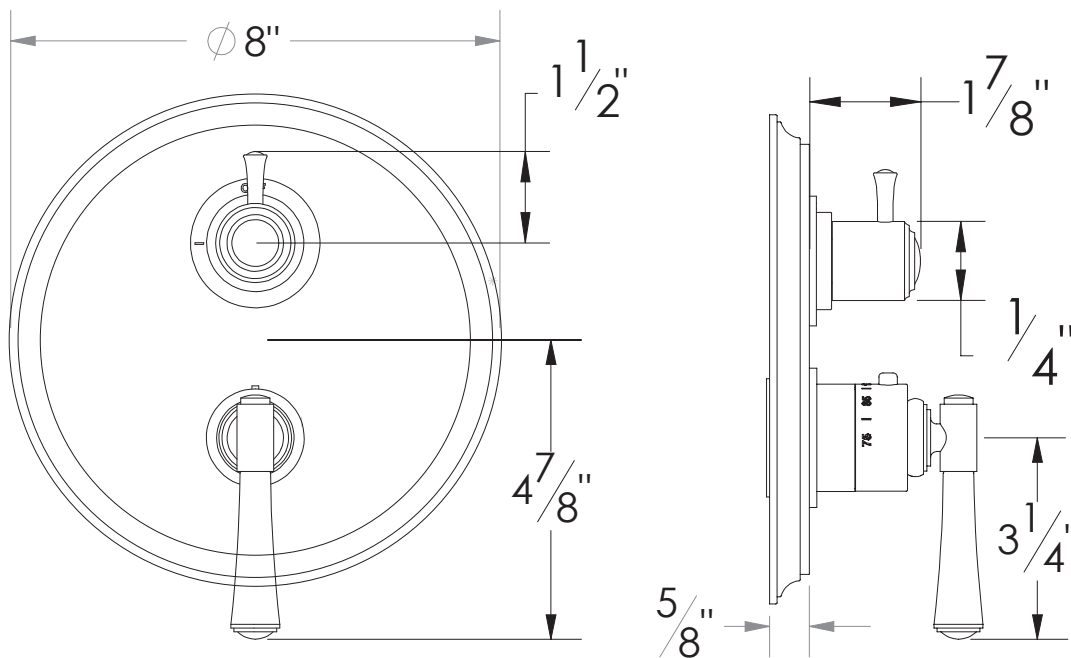

PRODUCT SPECIFICATION SHEET

ITEM # 7098HA-TM

TRIM (Shared function)

1/2" Thermostatic trim with 3-way diverter

- "HA" style handles
- Includes trim plate and handles
- VALVE NOT INCLUDED
- USE TH-8303 VALVE
- Shut-off / diverter for Three Outlets
- For shared application

The measurements shown are for reference only. Products and specifications shown are subject to change without notice.