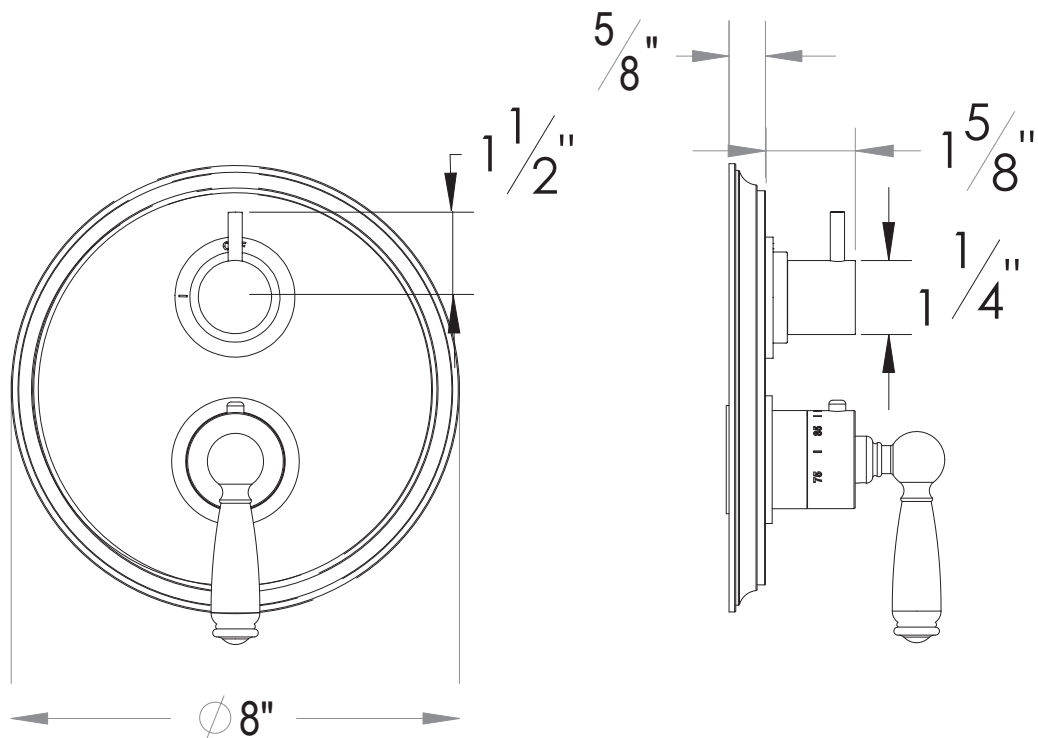

PRODUCT SPECIFICATION SHEET

ITEM # 7098EY-TM

TRIM (Shared function)

1/2" Thermostatic trim with 3-way diverter

- "EY" style handles
- Includes trim plate and handles
- VALVE NOT INCLUDED
- USE TH-8303 VALVE
- Shut-off / diverter for Three Outlets
- For shared application

The measurements shown are for reference only. Products and specifications shown are subject to change without notice.

www.santecfaucet.com | P: 310.542.0063 F: 310.542.5681