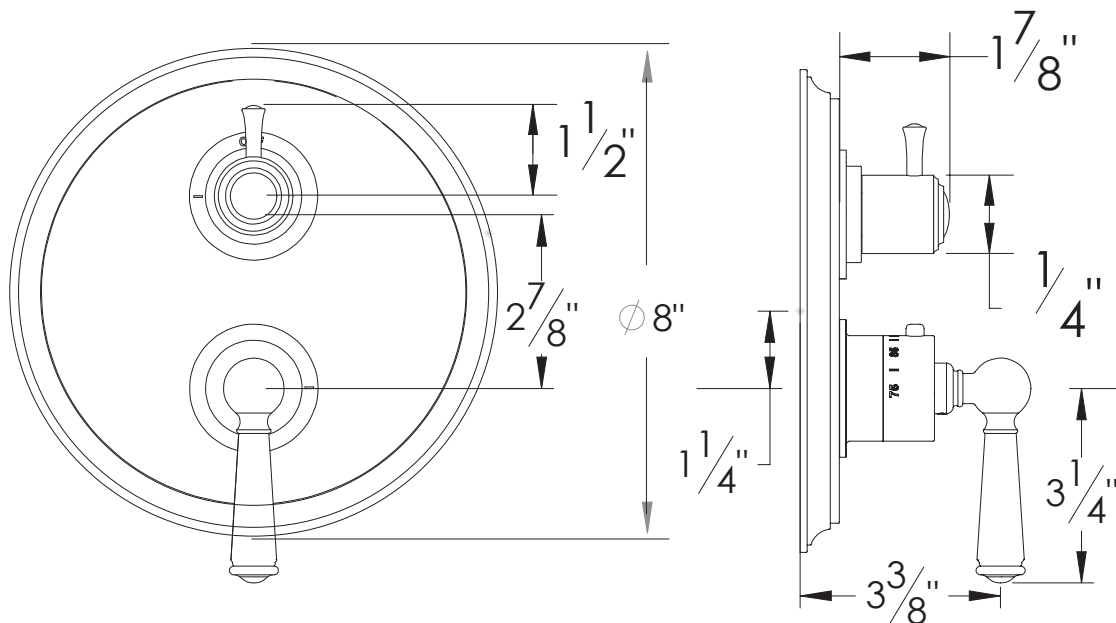

PRODUCT SPECIFICATION SHEET

ITEM # 7098EP-TM

TRIM (Shared function)

1/2" Thermostatic trim with 3-way diverter

- "EP" style handles
- Includes trim plate and handles
- VALVE NOT INCLUDED
- USE TH-8303 VALVE
- Shut-off / diverter for Three Outlets
- For shared application

The measurements shown are for reference only. Products and specifications shown are subject to change without notice.

www.santecfaucet.com | P: 310.542.0063 F: 310.542.5681