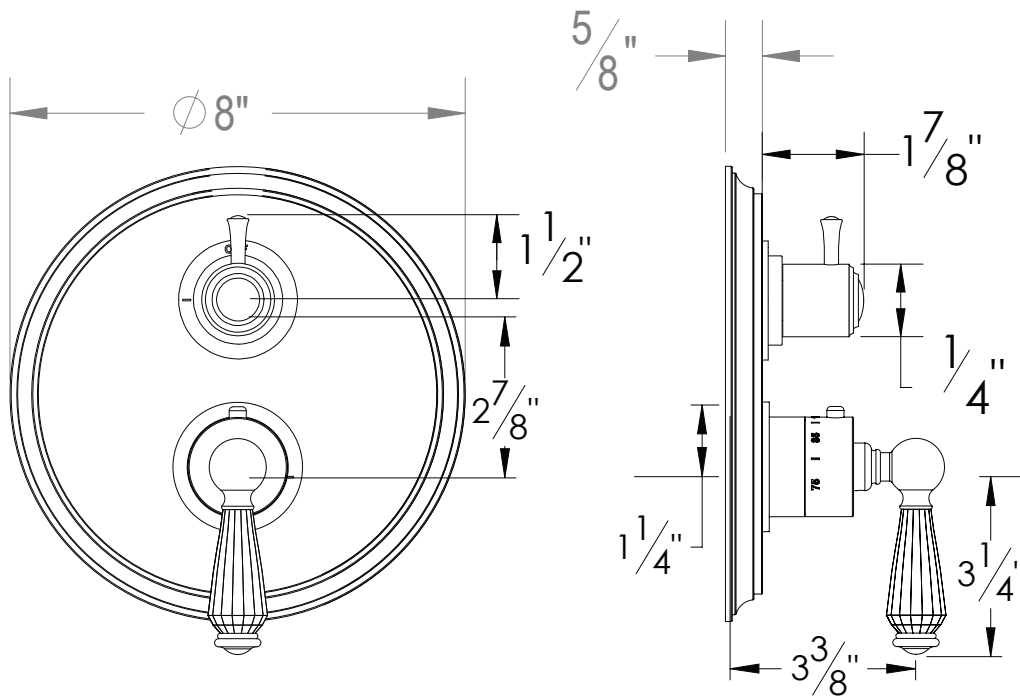

#### 1/2" Thermostatic trim with 3-way diverter

- "EC" style handles
- Includes trim plate and handles
- VALVE NOT INCLUDED
- USE TH-8303 VALVE
- Shut-off / diverter for Three Outlets
- For shared application

The measurements shown are for reference only. Products and specifications shown are subject to change without notice.