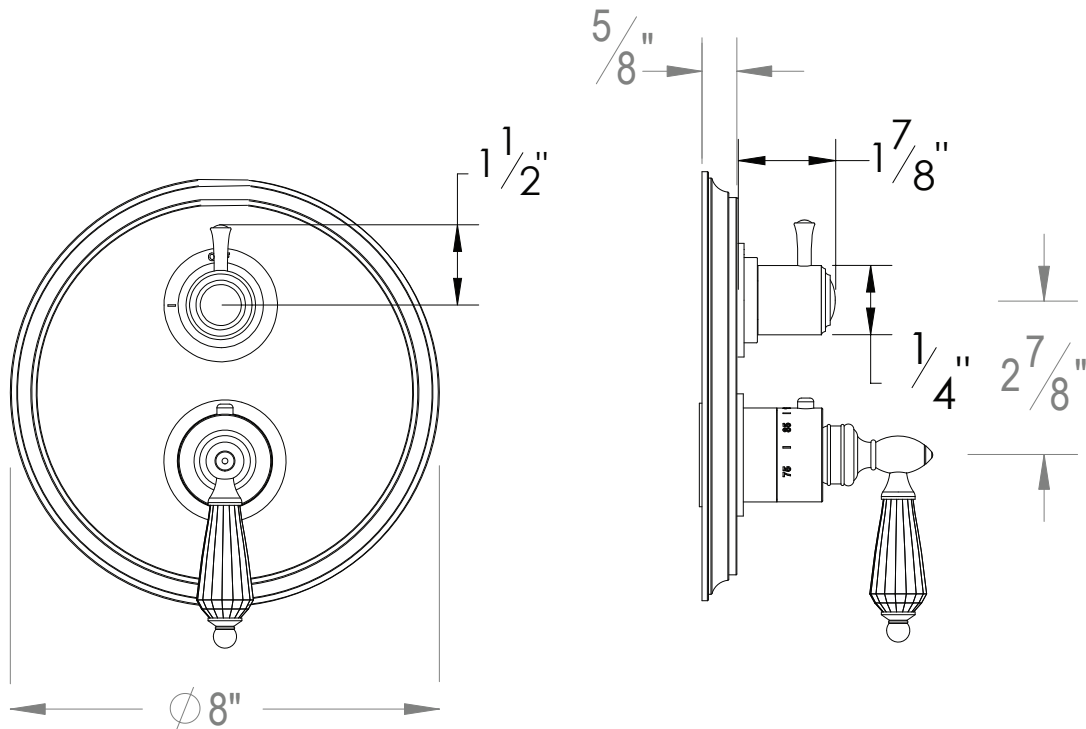

PRODUCT SPECIFICATION SHEET

ITEM # 7096YC-TM

TRIM (Shared function)

1/2" Thermostatic trim with 2-way diverter

- "YC" style handles
- Includes trim plate and handles
- VALVE NOT INCLUDED
- USE TH-8202 VALVE
- Shut-off / diverter for Two Outlets
- For shared application

The measurements shown are for reference only. Products and specifications shown are subject to change without notice.

www.santecfaucet.com | P: 310.542.0063 F: 310.542.5681