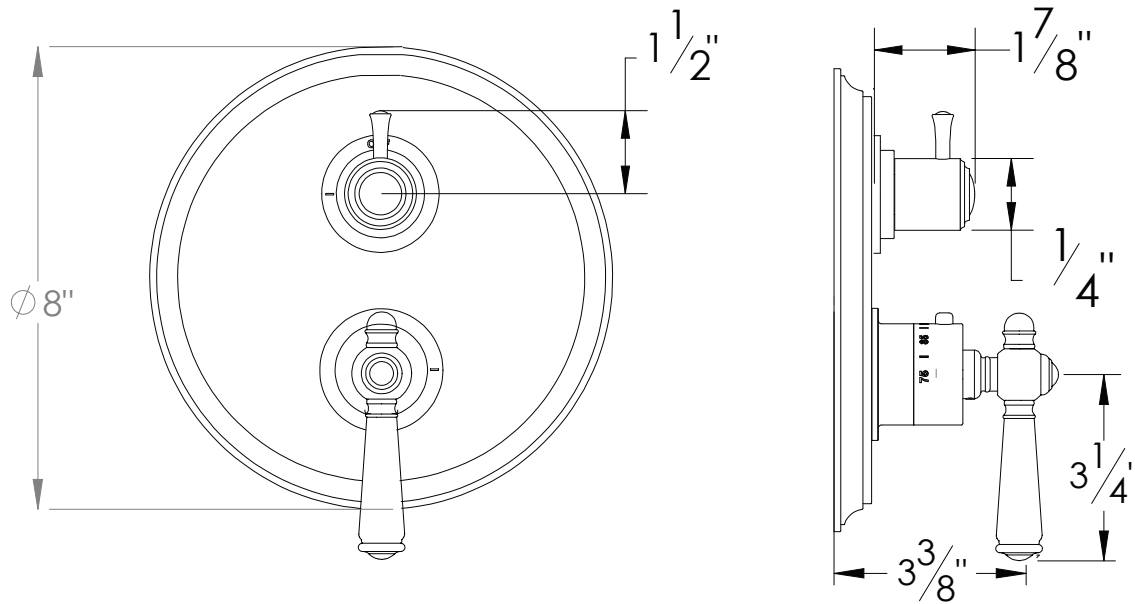

PRODUCT SPECIFICATION SHEET

ITEM # 7096JP-TM

TRIM (Shared function)

1/2" Thermostatic trim with 2-way diverter

- "JP" style handles
- Includes trim plate and handles
- VALVE NOT INCLUDED
- USE TH-8202 VALVE
- Shut-off / diverter for Two Outlets
- For shared application

The measurements shown are for reference only. Products and specifications shown are subject to change without notice.

www.santecfaucet.com | P: 310.542.0063 F: 310.542.5681