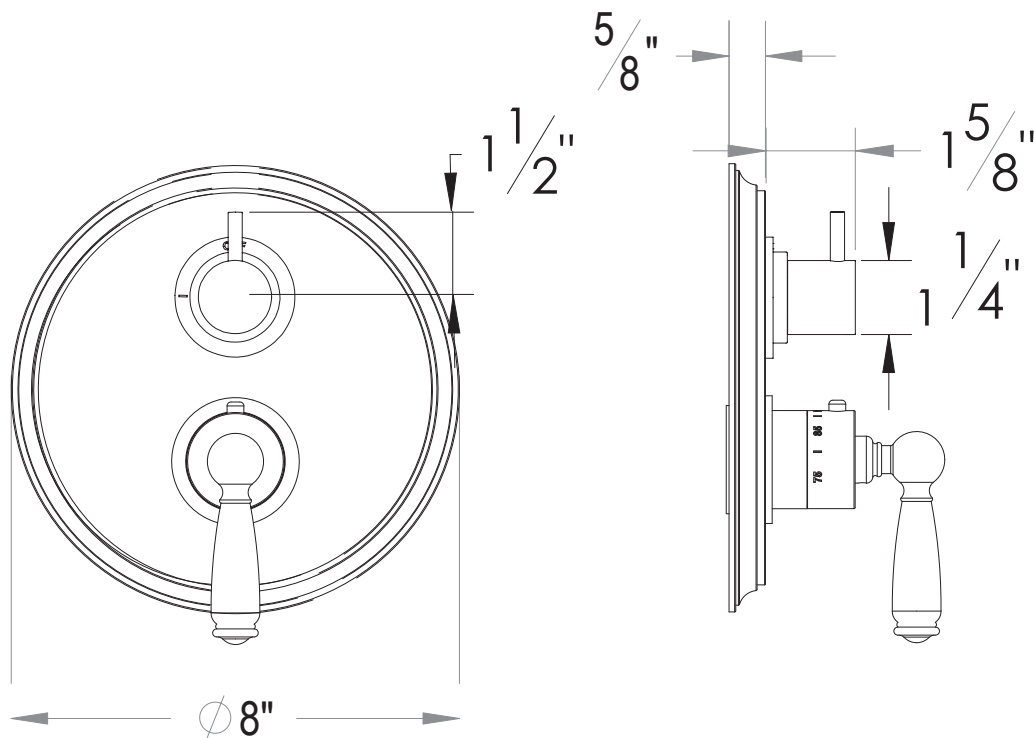

PRODUCT SPECIFICATION SHEET

ITEM # 7096EY-TM

TRIM (Shared function)

1/2" Thermostatic trim with 2-way diverter

- "EY" style handles
- Includes trim plate and handles
- VALVE NOT INCLUDED
- USE TH-8202 VALVE
- Shut-off / diverter for Two Outlets

For shared application

The measurements shown are for reference only. Products and specifications shown are subject to change without notice.

www.santecfaucet.com | P: 310.542.0063 F: 310.542.5681