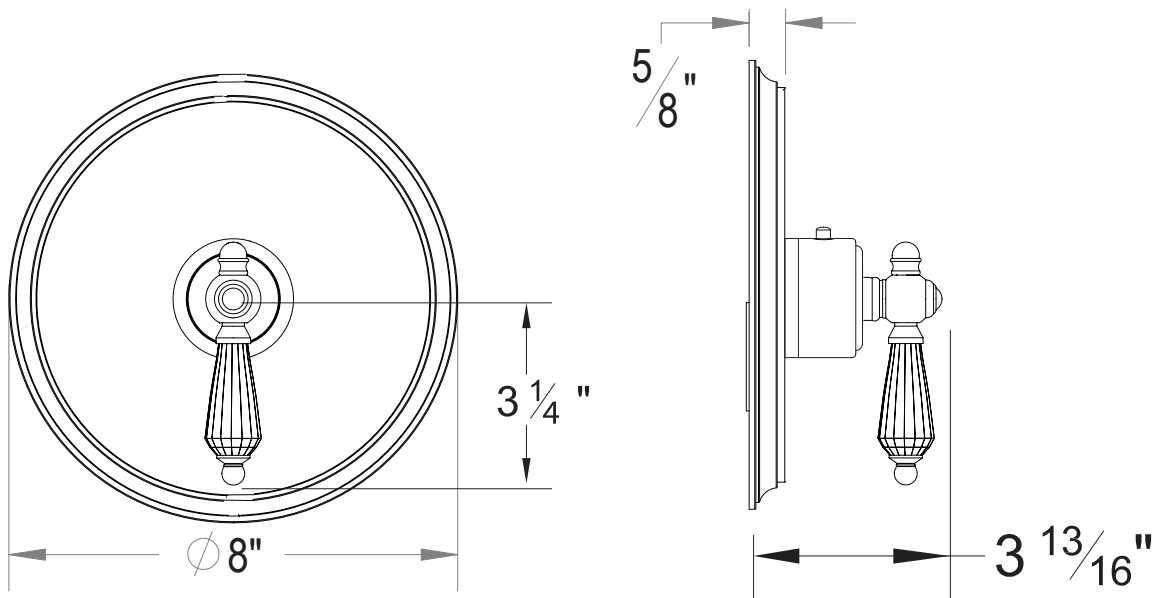

PRODUCT SPECIFICATION SHEET

ITEM # 7093KC-TM

TRIM

3/4" Thermostatic control

- "KC" style handle
- Includes trim plate and handle
- Requires separate volume control
- VALVE NOT INCLUDED
- USE TH-5034 VALVE

The measurements shown are for reference only. Products and specifications shown are subject to change without notice.