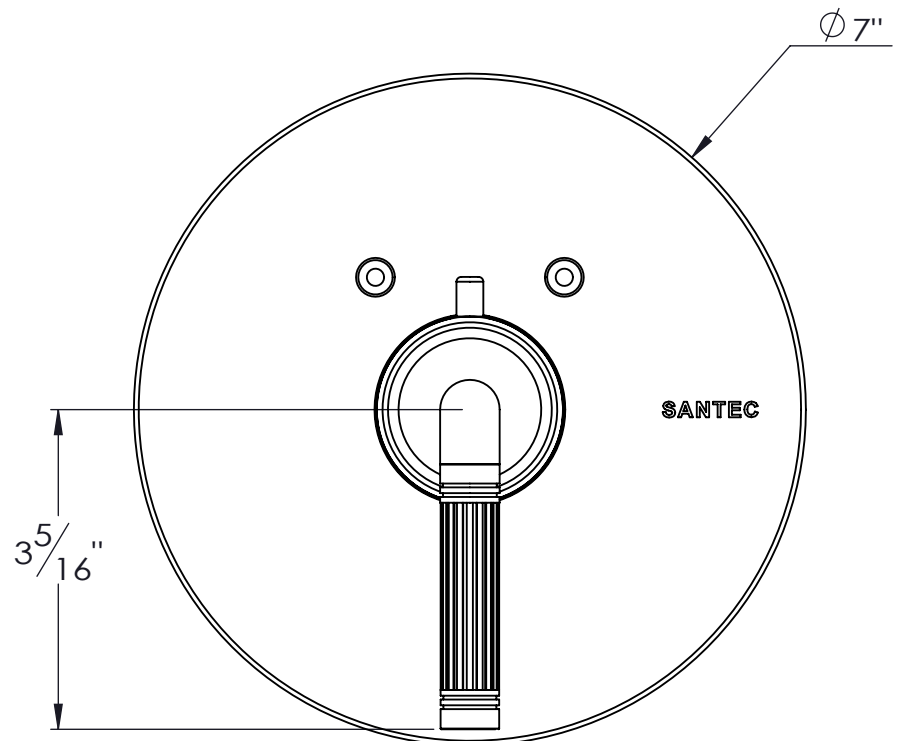

### ITEM # 7093CZ/CW/CB-TM TRIM 3/4" Thermostatic control

- "CZ,CW,CB" style handle
- Includes trim plate and handle
- Requires separate volume control
- VALVE NOT INCLUDED
- USE TH-5034 VALVE

The measurements shown are for reference only. Products and specifications shown are subject to change without notice.