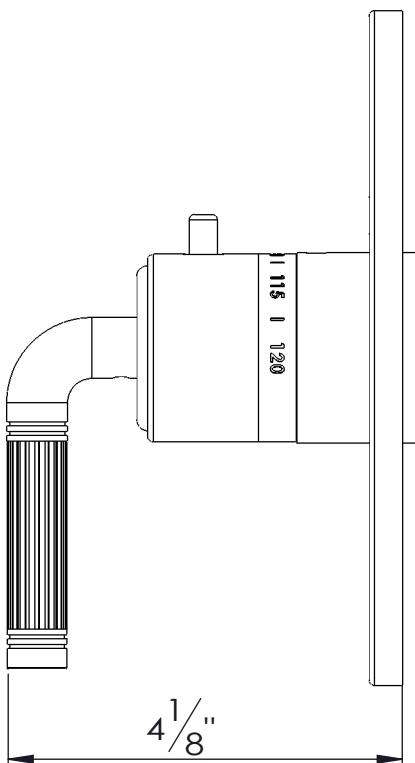

## PRODUCT SPECIFICATION SHEET

### ITEM # 7093CZ/CW/CB-TM TRIM 3/4" Thermostatic control

- "CZ,CW,CB" style handle
- Includes trim plate and handle
- Requires separate volume control
- VALVE NOT INCLUDED
- USE TH-5034 VALVE

The measurements shown are for reference only. Products and specifications shown are subject to change without notice.