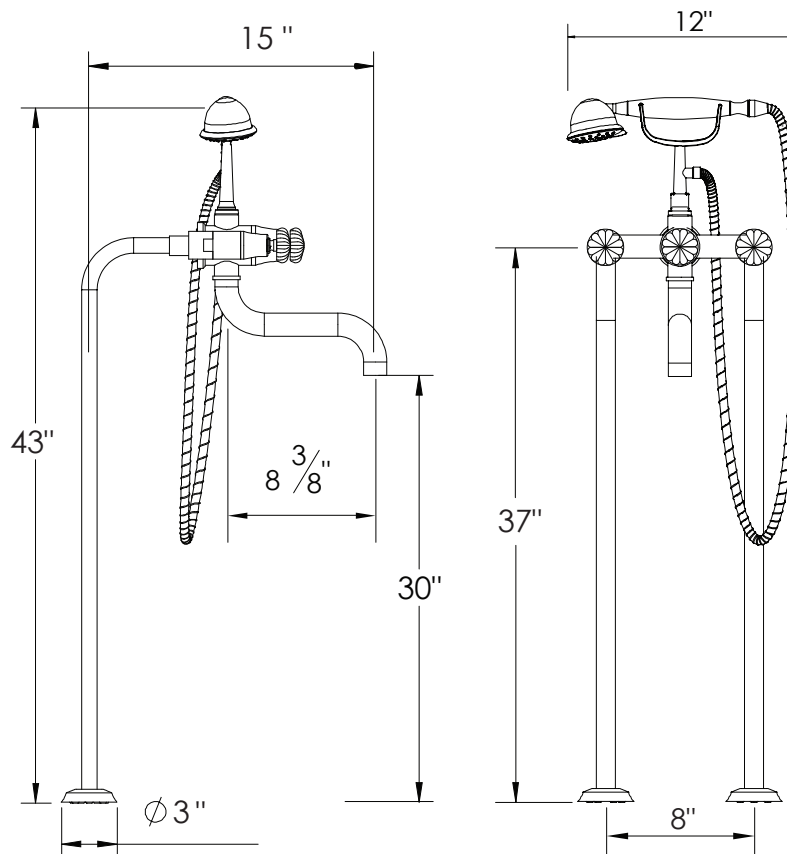

PRODUCT SPECIFICATION SHEET

ITEM # 7050TT

Floor mount tub filler with multifunction hand shower

- 9 GPM
- ROUGH INCLUDED
- Multifunction hand shower
- Hand shower hose 57" long
- Hand shower is 2.0 GPM

The measurements shown are for reference only. Products and specifications shown are subject to change without notice.

www.santecfaucet.com | P: 310.542.0063 F: 310.542.5681