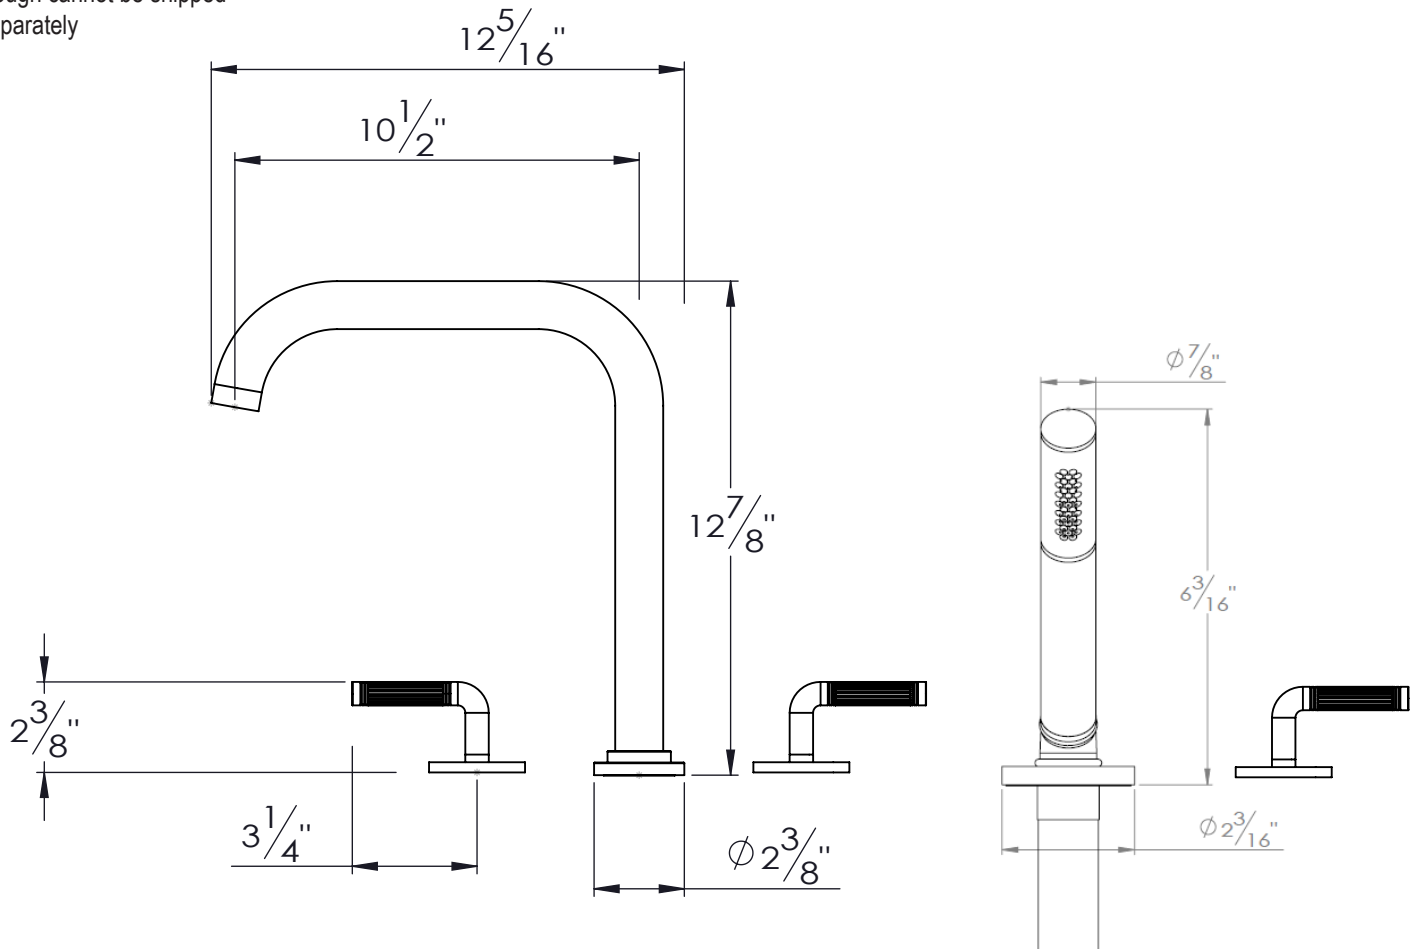

PRODUCT SPECIFICATION SHEET

ITEM # 3955CZ/CW/CB-TM
TRIM
Roman tub filler with hand shower

- "CZ,CW,CB" style handles
- 16GPM
- Includes backflow preventor on handheld shower
- Single function sprayer
- Includes 3/4" valves
- 1/4" turn ceramic disk cartridge
- ROUGH INCLUDED
- Rough cannot be shipped separately

The measurements shown are for reference only. Products and specifications shown are subject to change without notice.