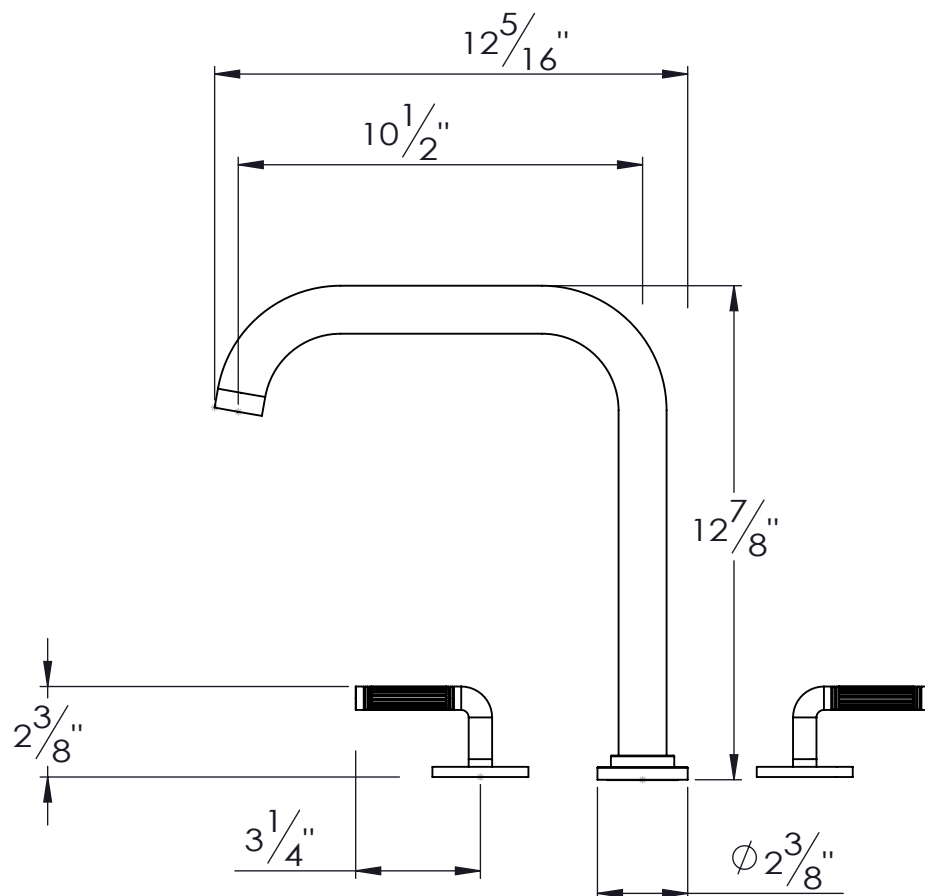

## PRODUCT SPECIFICATION SHEET

### ITEM # 3950CZ/CW/CB-TM TRIM Roman tub filler

- "CZ,CW,CB" style handles
- 16 GPM
- Includes mounting, hardware, 3/4" valves
- 1/4" turn ceramic disk cartridge
- ROUGH NOT INCLUDED
- Rough Cannot be shipped separately

The measurements shown are for reference only. Products and specifications shown are subject to change without notice.