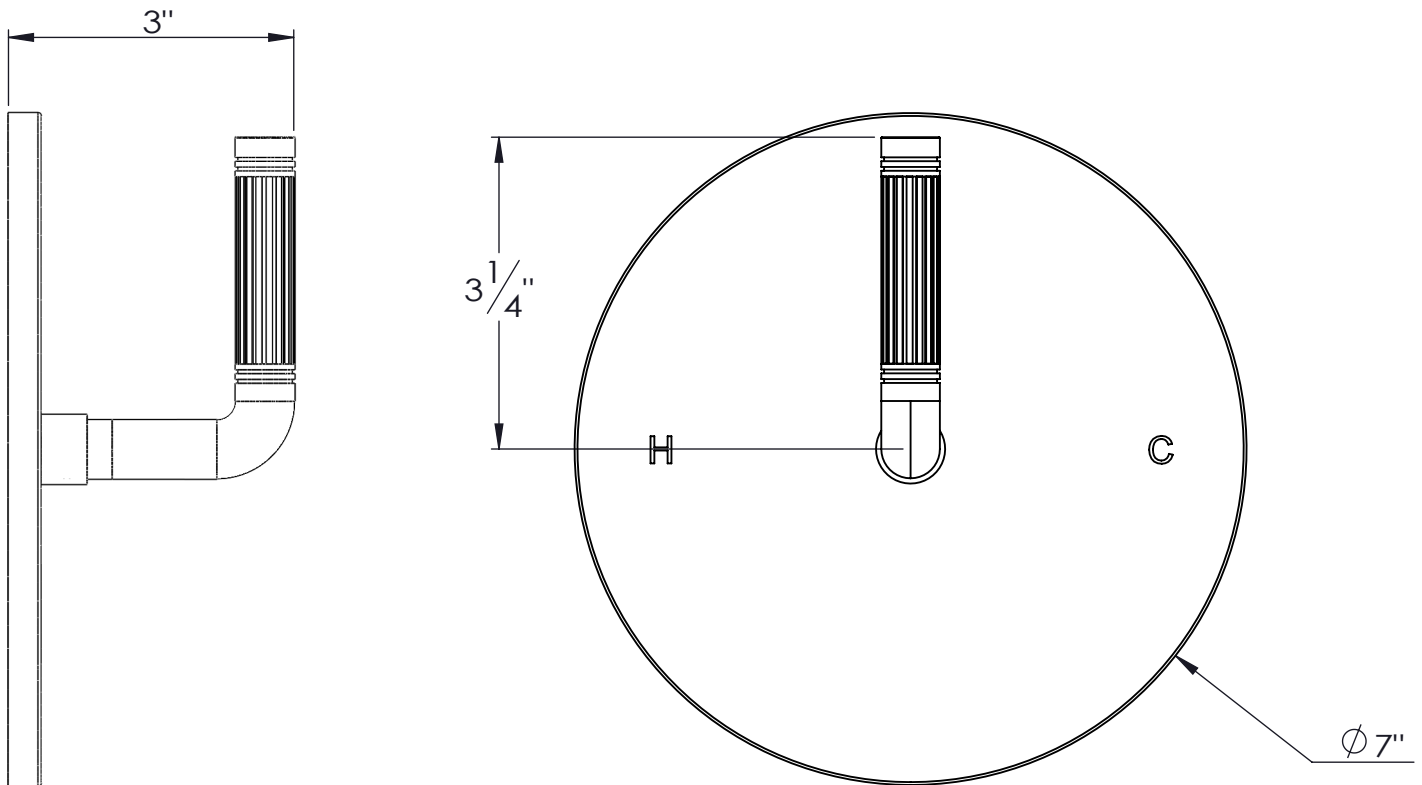

PRODUCT SPECIFICATION SHEET

ITEM # 3931CZ/CW/CB-TM TRIM Pressure balanced control

- "CZ,CW,CB" style handle
- Includes standard shower plate and handle
- Extension kit included with trim
- VALVE NOT INCLUDED
- USE PB-3800 VALVE

The measurements shown are for reference only. Products and specifications shown are subject to change without notice.