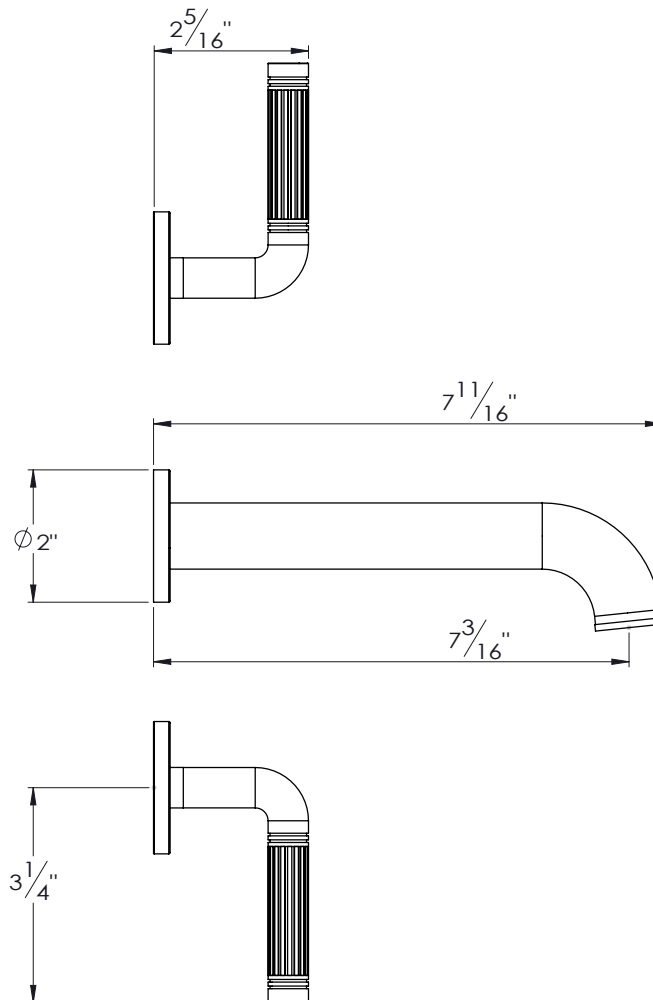

PRODUCT SPECIFICATION SHEET

ITEM # 3929CZ/CW/CB Wall mount widespread lavatory set

- "CZ,CW,CB" style handles
- Solid brass
- 1/4 turn ceramic disk cartridge
- 1.2 GPM (CALGreen Compliant)
- VALVES NOT INCLUDED
- USE SA-CORNER-SET
- DRAIN ASSEMBLY NOT INCLUDED
- 22 finishes available

The measurements shown are for reference only. Products and specifications shown are subject to change without notice.