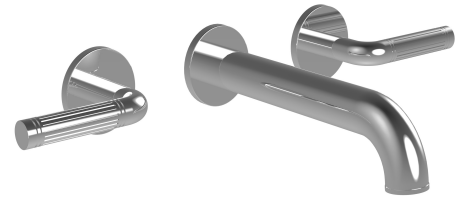

PRODUCT SPECIFICATION SHEET

ITEM # 3929CZ/CW/CB Wall mount widespread lavatory set

- "CZ,CW,CB" style handles
- Solid brass
- 1/4 turn ceramic disk cartridge
- 1.2 GPM (CALGreen Compliant)
- VALVES NOT INCLUDED
- USE SA-CORNER-SET
- DRAIN ASSEMBLY NOT INCLUDED
- 22 finishes available