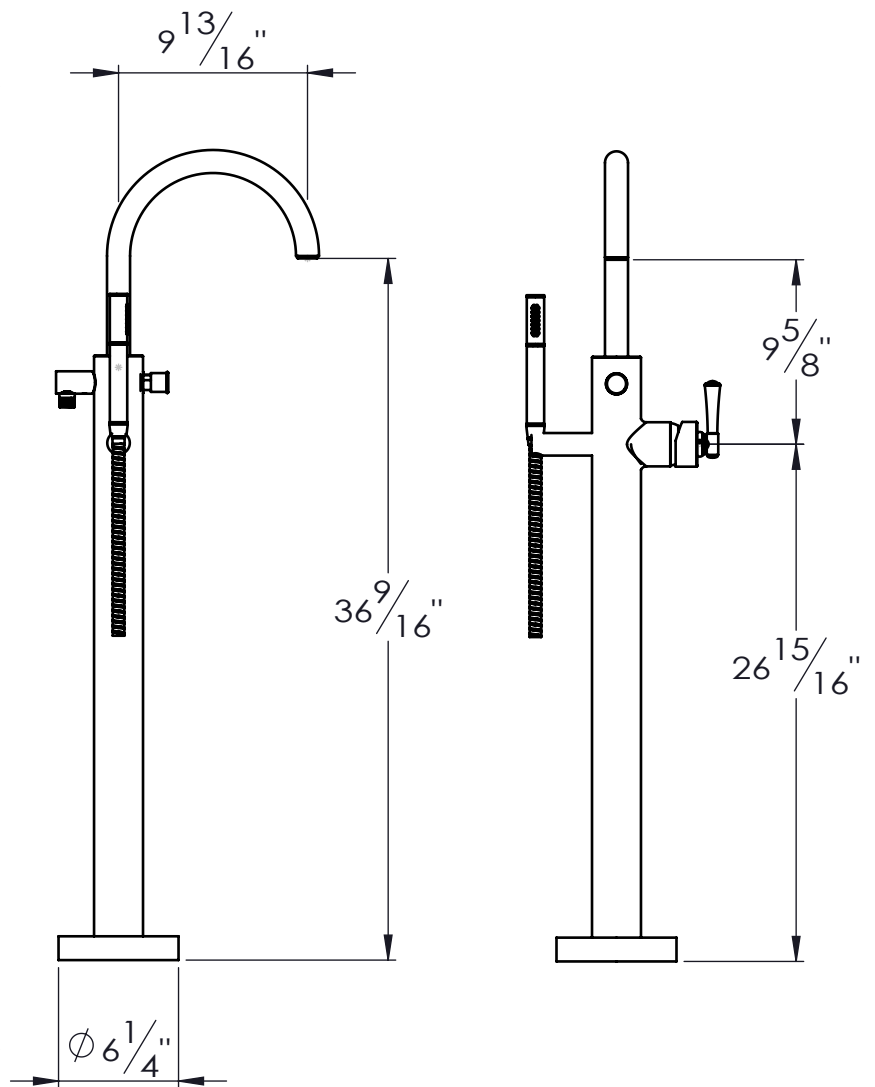

## PRODUCT SPECIFICATION SHEET

### ITEM # 2394HA-TM Floor mount tub filler with hand shower

- "HA" style handles
- 12 GPM
- Hand shower hose 57" long
- Hand shower is 1.8 GPM
- USE P0800 ROUGH
- ROUGH NOT INCLUDED
- Single function hand shower
- Maximum

The measurements shown are for reference only. Products and specifications shown are subject to change without notice.