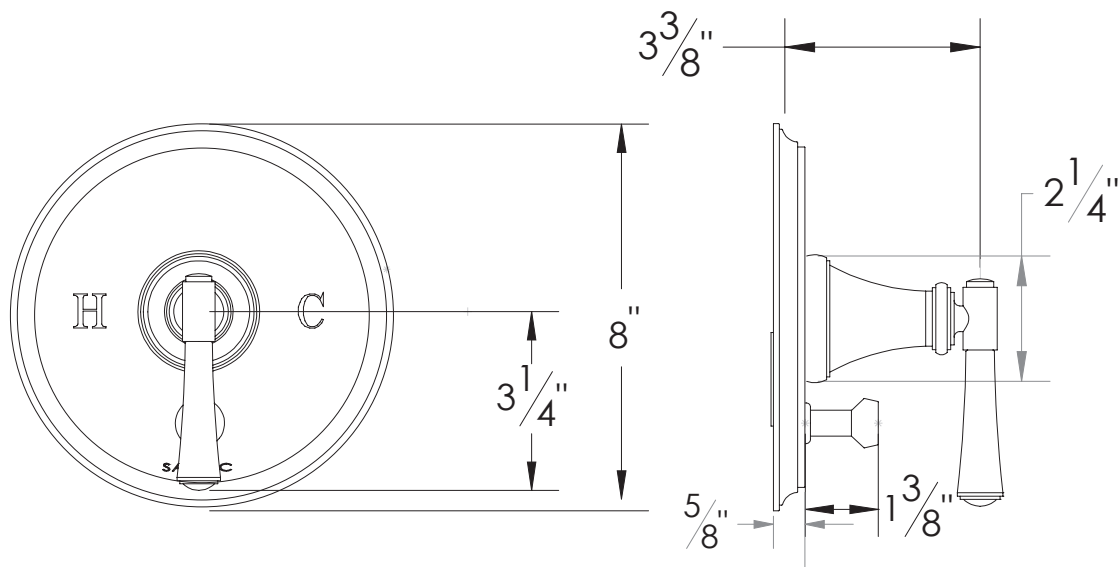

PRODUCT SPECIFICATION SHEET

ITEM # 2335HA-TM

TRIM

Pressure balanced control with diverter

- "HA" style handle
- Extension kit included with trim
- Includes push button diverter, handle and plate
- VALVE NOT INCLUDED
- USE PB-3950 VALVE

The measurements shown are for reference only. Products and specifications shown are subject to change without notice.