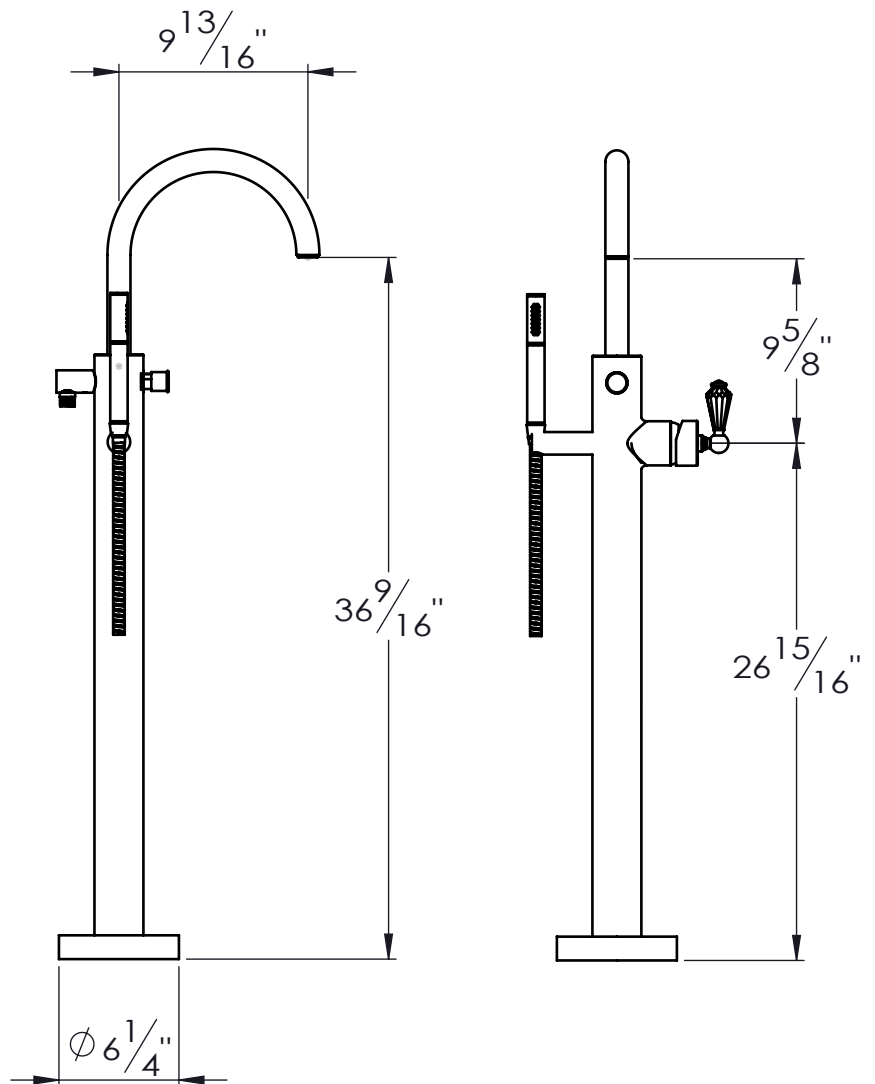

## PRODUCT SPECIFICATION SHEET

### ITEM # 1894RC-TM Floor mount tub filler with hand shower

- "RC" style handles
- 12 GPM
- Hand shower hose 57" long
- Hand shower is 1.8 GPM
- USE P0800 ROUGH
- ROUGH NOT INCLUDED
- Single function hand shower
- Maximum PSI 80

The measurements shown are for reference only. Products and specifications shown are subject to change without notice.