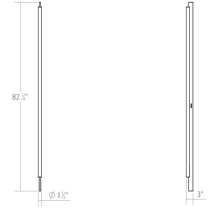

Project:

Keel LED Wall Lamp - Satin White Spec Sheet

SKU: 3822.03 Learn more at:
<https://sonnemanlight.com/keel-led-wall-lamp>

Description: Wall-mounted Keel presents a minimal yet classic feel to any space. A rectilinear keel intersects a luminous cylinder to create architectural linear compositions of dramatic length. In addition to this Wall Lamp, Keel is also available as a [Bath Bar](#), suspended as a [Pendant](#), and free-standing as a [Floor-Lamp](#). These crisply intersecting forms bring multiple lighting applications to the task with architectural precision. Keel Wall Lamp is also available in conjunction with a [Keel Optional Wall Plate Kit](#).

Type #:

Dimensions

Height:	82.25"
Width:	1.5"
Extends:	3"
Minimum Extension:	3"
Maximum Extension:	3"
Canopy/Backplate/Base Width:	0.75
Canopy/Backplate/Base Height:	82.25

Electrical Specs

Bulb(s) Included?:	Yes
Bulb 1 Type:	Integral LED
Bulb Quantity:	1
Input Voltage:	120-240VAC
Wattage:	28
Initial Lumens:	2420
Delivered Lumens:	1700
Color Temperature:	3000K
CRI:	90
Power Supply Type:	Driver
Power Supply Quantity:	1
Power Supply Location:	Plug
Dimming Type:	Non-dimmable
Bulb Max Wattage:	28

Installation

Installation:	No electrician required
Installation Orientation:	Any Orientation

Shipping

Carton 1 L x W x H:	88" X 8" X 8"
Carton 1 Gross Weight:	13 LBS

Shade

Shade 1 Material:	Optical Acrylic
-------------------	-----------------