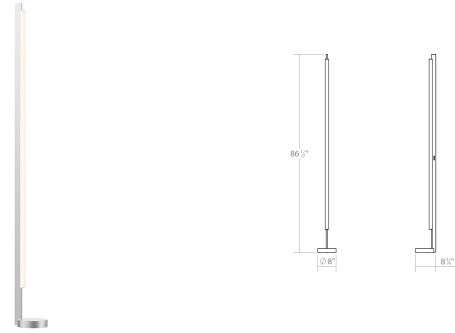

Project:

Keel LED Floor Lamp Spec Sheet

SKU: 3820.16 Learn more at:
<https://sonnemanlight.com/keel-led-floor-lamp>

Description: Free-standing with luminous linear precision, Keel's Floor Lamp is suitable for any space with its sleek compositions of dramatic length. In addition to this Floor Lamp, Keel is also available as a [Bath Bar](#), suspended as a [Pendant](#), and wall-mounted as a [Wall Lamp](#). These crisply intersecting forms bring multiple lighting applications to the task with architectural precision.

Type #:

Dimensions

Height:	86.5"
Width:	8"
Length:	9"
Canopy/Backplate/Base:	8"
Canopy/Backplate/Base Height:	2"

Electrical Specs

Bulb(s) Included?:	Yes
Bulb 1 Type:	Integral LED
Bulb Quantity:	1
Input Voltage:	120-240VAC
Wattage:	28
Initial Lumens:	2420
Delivered Lumens:	1700
Color Temperature:	3000K
CRI:	90
Power Supply Type:	Driver
Power Supply Quantity:	1
Power Supply Location:	Plug
Dimming Type:	Non-dimmable
Bulb Max Wattage:	28

Installation

Installation:	No electrician required
---------------	-------------------------

Shipping

Carton 1 L x W x H:	92" X 13" X 8"
Carton 1 Gross Weight:	27 LBS

Shade

Shade 1 Material:	Optical Acrylic
-------------------	-----------------