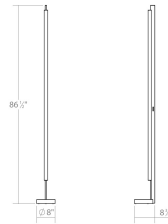

Project:

Keel LED Floor Lamp Spec Sheet

SKU: 3820.03 Learn more at:
<https://sonnemanlight.com/keel-led-floor-lamp>

Description: Free-standing with luminous linear precision, Keel's Floor Lamp is suitable for any space with its sleek compositions of dramatic length. In addition to this Floor Lamp, Keel is also available as a [Bath Bar](#), suspended as a [Pendant](#), and wall-mounted as a [Wall Lamp](#). These crisply intersecting forms bring multiple lighting applications to the task with architectural precision.

Type #:

Dimensions

Height:	86.5"
Width:	8"
Length:	9"
Canopy/Backplate/Base:	8"
Canopy/Backplate/Base Height:	2"

Electrical Specs

Bulb(s) Included?:	Yes
Bulb 1 Type:	Integral LED
Bulb Quantity:	1
Input Voltage:	120-240VAC
Wattage:	28
Initial Lumens:	2420
Delivered Lumens:	1700
Color Temperature:	3000K
CRI:	90
Power Supply Type:	Driver
Power Supply Quantity:	1
Power Supply Location:	Plug
Dimming Type:	Non-dimmable
Bulb Max Wattage:	28

Installation

Installation:	No electrician required
---------------	-------------------------

Shipping

Carton 1 L x W x H:	92" X 13" X 8"
Carton 1 Gross Weight:	27 LBS

Shade

Shade 1 Material:	Optical Acrylic
-------------------	-----------------