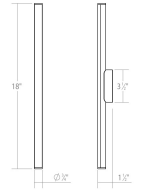

Project:

Fino LED Bath Bar Spec Sheet

SKU: 3771.23 Learn more at:
<https://sonnemanlight.com/fino-led-bath-bar>

Description: Ultra thin and minimally scaled, these slender bars of powerful light are mounted in a fixed position on a wall or ceiling. The softly shaped mounting brackets have radiused ends on their linear section and can be mounted to a wall with the addition of a remotely placed LED driver. A 4 1/2" round [Fino Optional Wall Plate Kit](#) may be ordered in conjunction with a Fino LED Bath Bar. This accessory is featured in the bathroom images above, but is not included unless ordered separately.

Type #:

Dimensions

Height:	18"
Width:	18"
Extends:	1.5"
Minimum Extension:	1.5"
Maximum Extension:	1.5"
Size:	18"
Canopy/Backplate/Base Width:	0.5
Canopy/Backplate/Base Height:	3.25

Electrical Specs

Bulb(s) Included?:	Yes
Bulb 1 Type:	Integral LED
Bulb Quantity:	1
Input Voltage:	120VAC
Wattage:	11
Initial Lumens:	1000
Delivered Lumens:	700
Color Temperature:	3000K
CRI:	90
Power Supply Type:	Driver
Power Supply Quantity:	1
Power Supply Location:	Remote
Dimming Type:	TRIAC/ELV
Bulb Max Wattage:	11

Installation

Installation:	Licensed electrician required
Installation Orientation:	Any Orientation

Shipping

Carton 1 L x W x H:	3" X 3" X 26"
Carton 1 Gross Weight:	2 LBS

Shade

Shade 1 Material:	Optical Acrylic
-------------------	-----------------