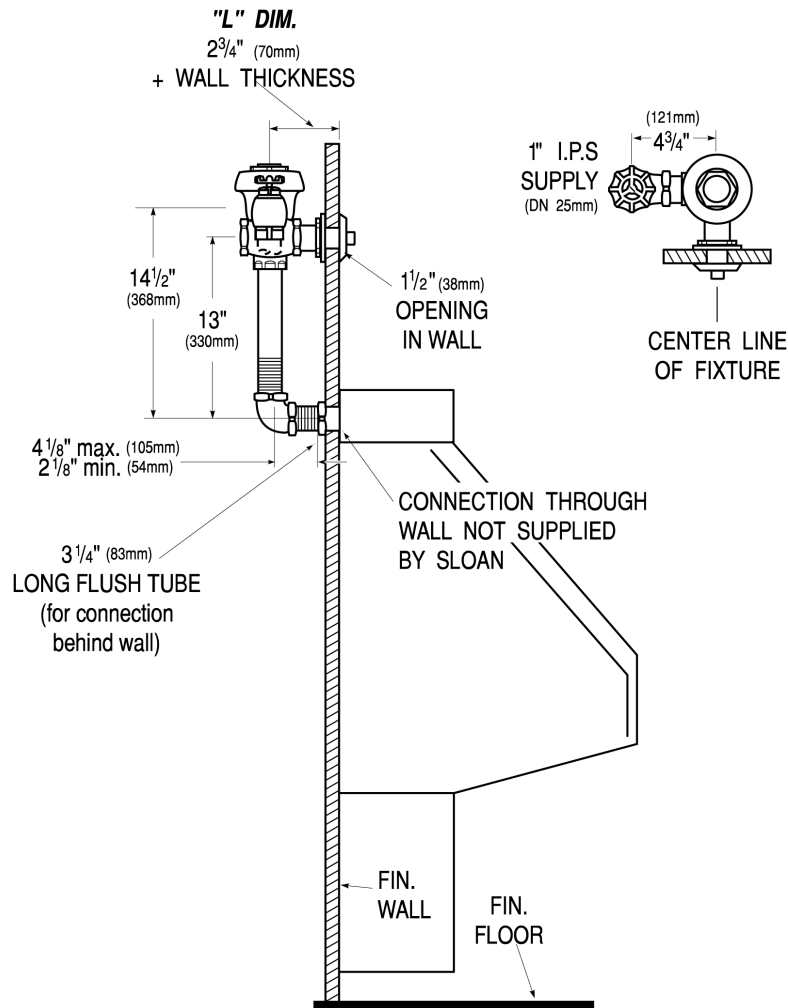

**CODE NUMBER**

3918701

**DESCRIPTION**

3.5 gpf, Rough Brass Finish, Single Flush, Less Push Button, Royal® Concealed Manual Urinal Flushometer.

**DETAILS**

- Flush Volume: 3.5 gpf (13.2 Lpf)
- Finish: Rough Brass (RB)
- Valve: Diaphragm
- Valve Body Material: Semi-red Brass
- Fixture Type: Urinal
- Fixture Connection: Rear spud
- Rough-In Dimension: 14 ½" (368mm)
- Spud Coupling: 1 ½" (38mm)
- Supply Pipe: 1" (25mm)
- Push Button: Less (L/C9A)

**VALVE OPERATING PRESSURE (FLOWING)**

15–80 PSI (103–552 kPa). Specific fixtures may require greater minimum flowing pressure - consult manufacturer requirements.

**DOWNLOADS**

- [Sloan Stainless Steel Installation Instructions](#)
- [Control Stop Repair and Maintenance Guide](#)
- [Flush Connections Flanges Repair and Maintenance Guide](#)
- [Tail Piece Repair and Maintenance Guide](#)
- [Additional Downloads](#)

**NOTES**

All information contained within this document subject to change without notice.

Looking for other variations of the ROYAL 609 product? [View the general spec sheet with all options.](#)

[Find a compatible urinal](#) for this flushometer.

[Find a compatible water closet](#) for this flushometer.

Sloan 10500 Seymour Ave, Franklin Park, IL 60131

Phone: 800.982.5839 • Fax: 800.447.8329 • [sloan.com](http://sloan.com)

**ROUGH-IN**

Sloan 10500 Seymour Ave, Franklin Park, IL 60131  
Phone: 800.982.5839 • Fax: 800.447.8329 • [sloan.com](http://sloan.com)