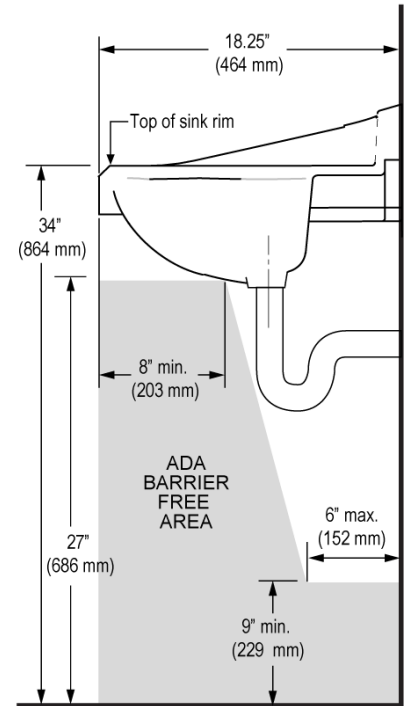

CODE NUMBER

3873803

DESCRIPTION

Vitreous China Wall-Mounted Backsplash Lavatory.

DETAILS

- Centerset: 8"
- Nominal Dimensions: 18 ¼" x 20 ¾" x 12 ¼" (464 x 527 x 311mm)

FEATURES

- White Vitreous China
- Wall mounted with 4" backsplash
- Front overflow
- 8" (204mm) centerset
- Carrier not included
- Mounting hardware included
- 20 ¾" x 18 ¼" (527 mm x 464 mm)

NOTES

All information contained within this document subject to change without notice.

All vitreous china dimensions shown in these drawings are nominal and not to scale. Dimensions can vary within the tolerances established in the governing ASME A112.19.2/CSA B45.1 standard. It is important to consider this when planning rough-in and plumbing layouts.