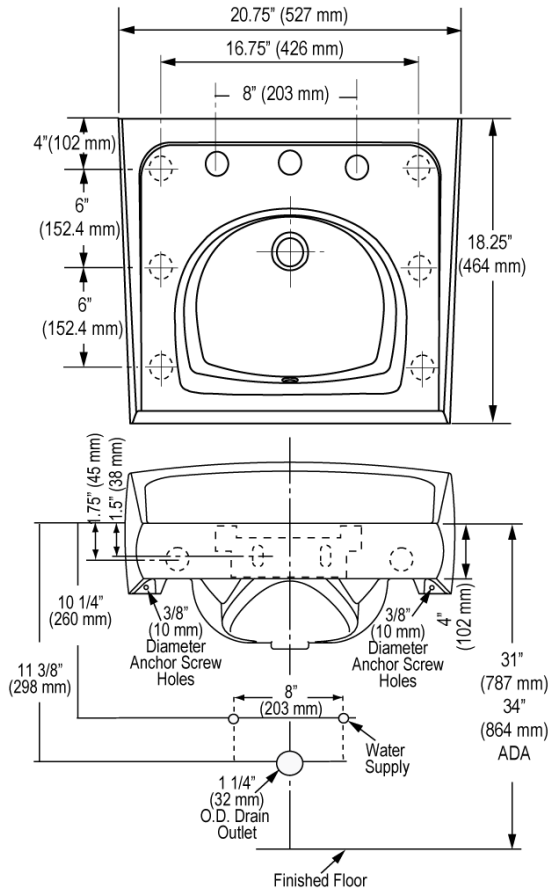

CODE NUMBER

3873803

DESCRIPTION

Vitreous China Wall-Mounted Backsplash Lavatory.

DETAILS

- Centerset: 8"
- Nominal Dimensions: 18 ¼" x 20 ¾" x 12 ¼" (464 x 527 x 311mm)

FEATURES

- White Vitreous China
- Wall mounted with 4" backsplash
- Front overflow
- 8" (204mm) centerset
- Carrier not included
- Mounting hardware included
- 20 ¾" x 18 ¼" (527 mm x 464 mm)

NOTES

All information contained within this document subject to change without notice.

All vitreous china dimensions shown in these drawings are nominal and not to scale. Dimensions can vary within the tolerances established in the governing ASME A112.19.2/CSA B45.1 standard. It is important to consider this when planning rough-in and plumbing layouts.