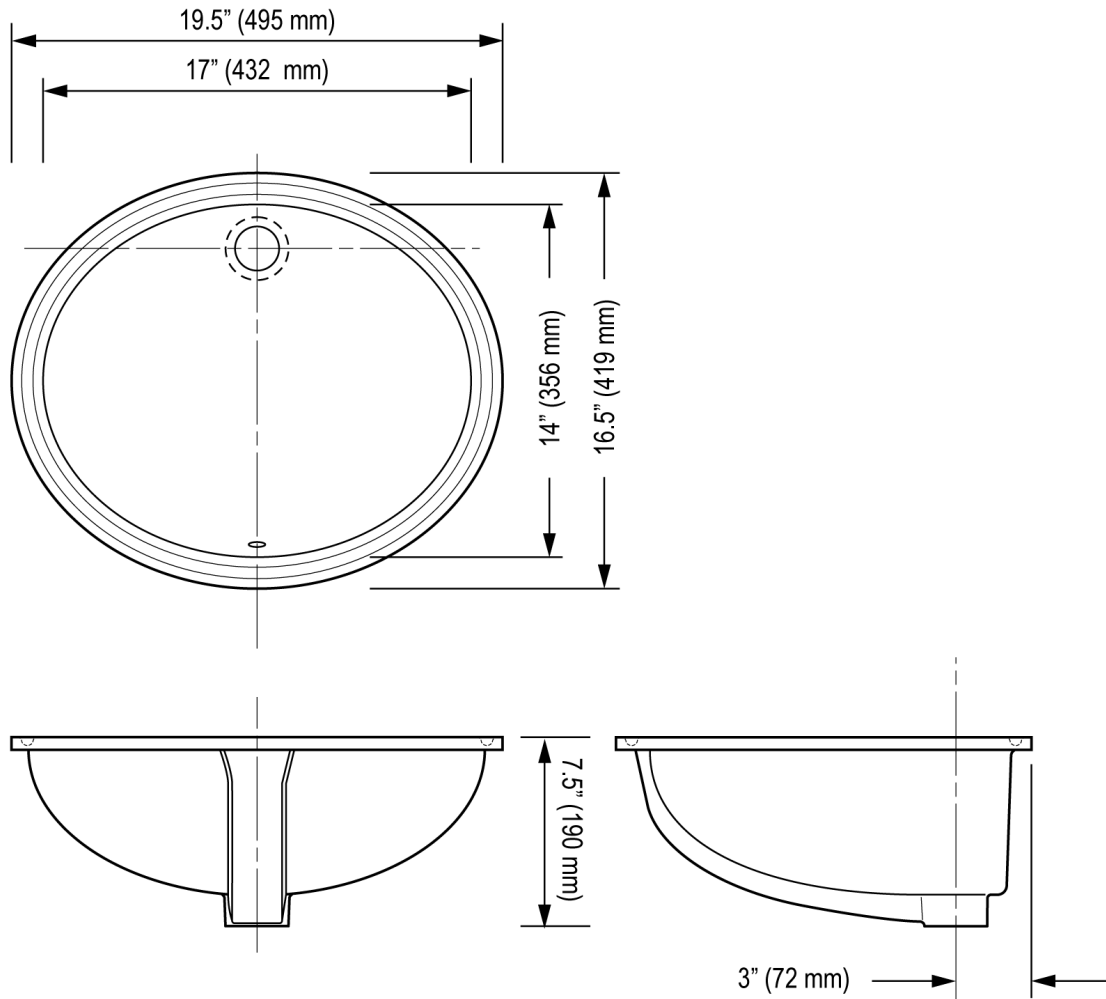

CODE NUMBER

3873071

DESCRIPTION

Vitreous China Undermount Lavatory with SloanTec® Glaze.

DETAILS

- Nominal Dimensions: 16 ½" x 19 ½" x 7 ½" (419 x 495 x 191mm)

FEATURES

- White Vitreous China
- Permanent SloanTec™ hydrophobic antimicrobial glaze inhibits the growth and buildup of germs, bacteria, mold, mildew and mineral scale on the surfaces
- Undermounted
- Front overflow
- Mounting hardware included
- 9½" x 16½" (495 mm x 419 mm)

DOWNLOADS

- [Sloan SS-3001 Installation Instructions](#)
- [SS/ST/SU/WETS/WEUS Fixtures Repair and Maintenance Guide](#)
- [Vitreous China Lavatories Repair and Maintenance Guide](#)
- [Additional Downloads](#)

ROUGH-IN**COMPLIANCES & CERTIFICATIONS**

(cUPC Certified, EPD, HPD)

NOTES

All information contained within this document subject to change without notice.

All vitreous china dimensions shown in these drawings are nominal and not to scale. Dimensions can vary within the tolerances established in the governing ASME A112.19.2/CSA B45.1 standard. It is important to consider this when planning rough-in and plumbing layouts.