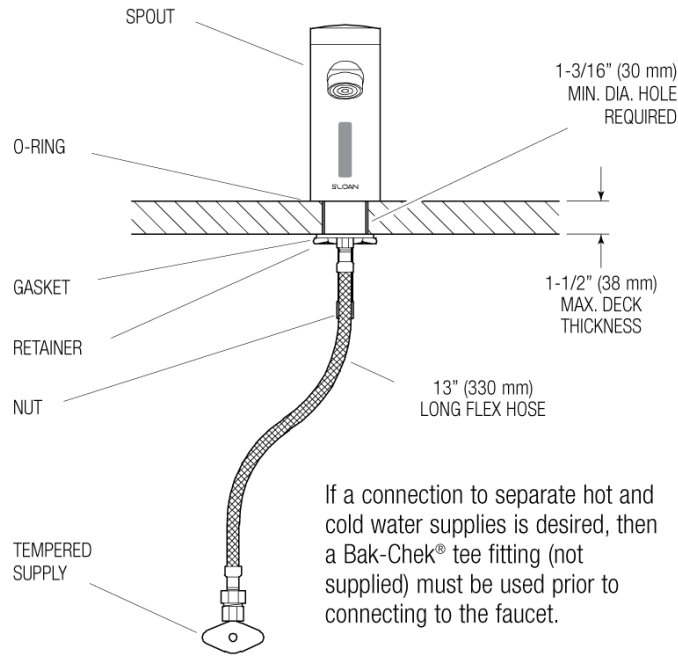

**WARRANTY**  
 3 Year

**ROUGH-IN**

**EAF-200**  
 Faucets with Single Line Water Supply

**EAF-200-ISM, EAF-200-ISM-IC AND EAF-200-ISM-DPU-IC**  
 Faucets with Hot and Cold Water Supply