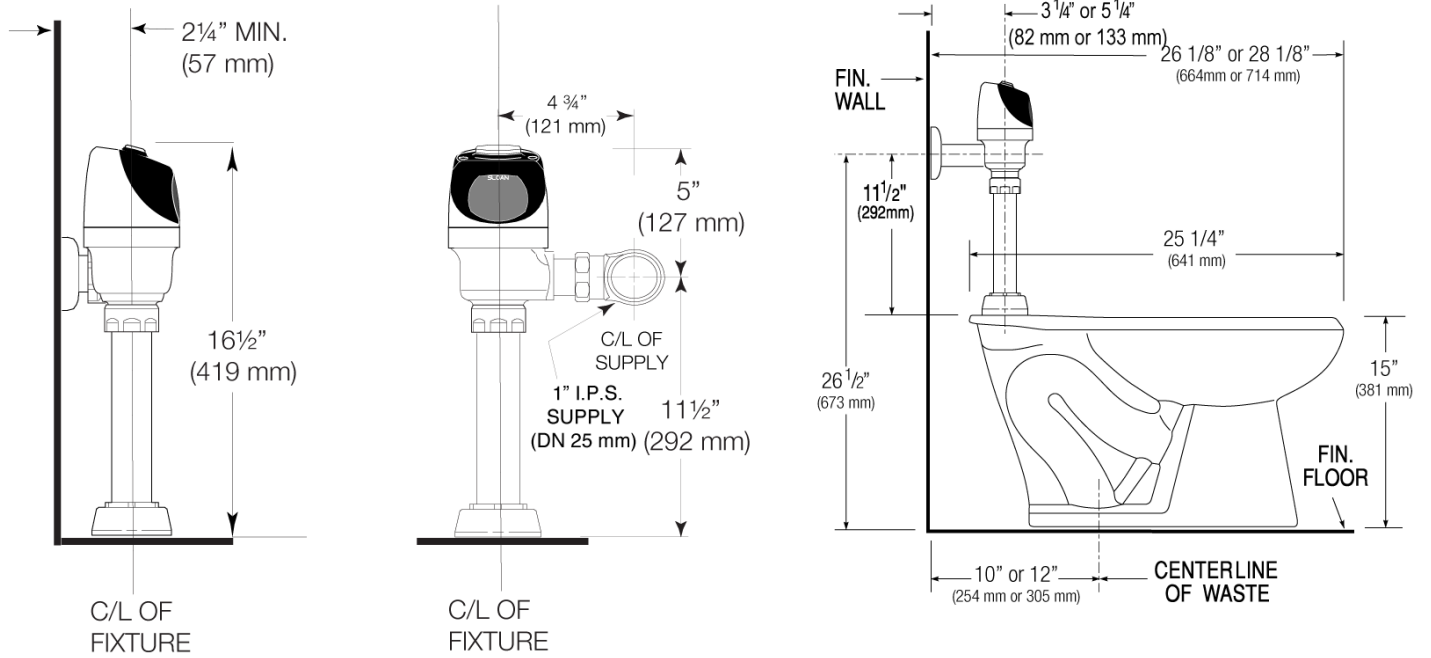

ROUGH-IN

Sloan 10500 Seymour Ave, Franklin Park, IL 60131
Phone: 800.982.5839 • Fax: 800.447.8329 • sloan.com