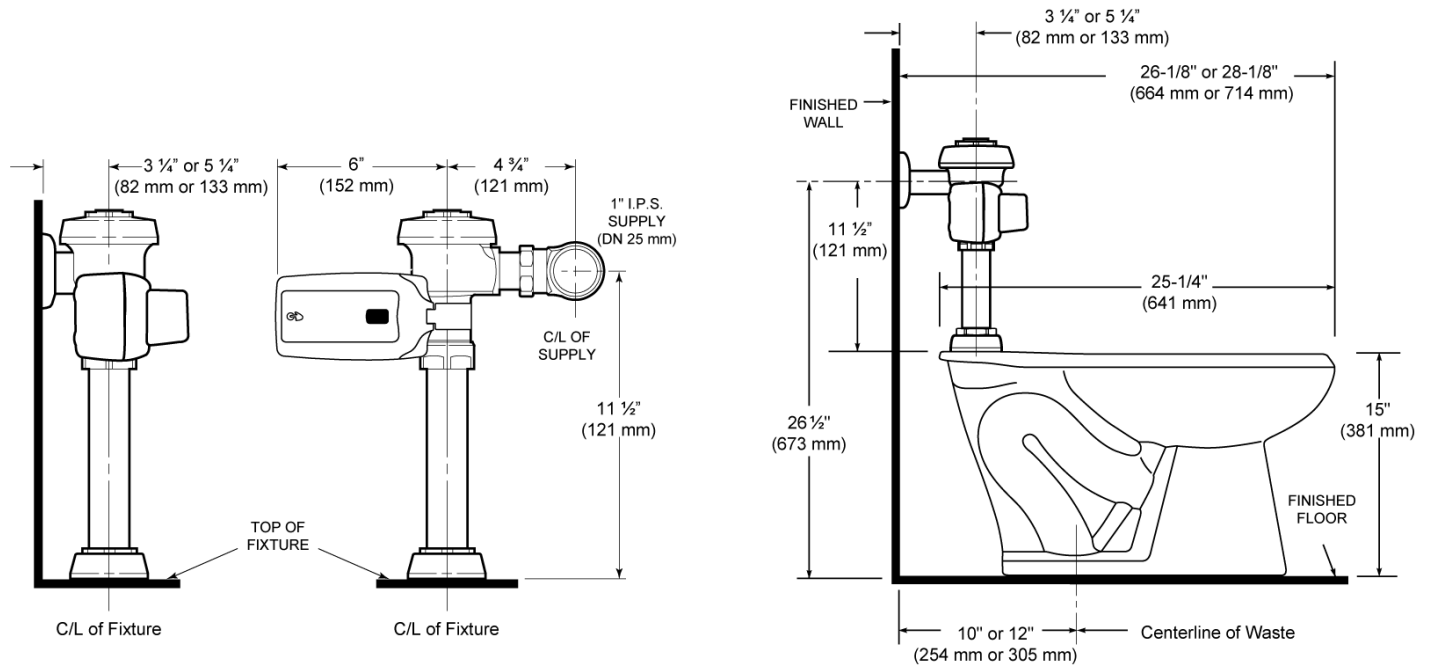

ROUGH-IN

Sloan 10500 Seymour Ave, Franklin Park, IL 60131

Phone: 800.982.5839 • Fax: 800.447.8329 • sloan.com