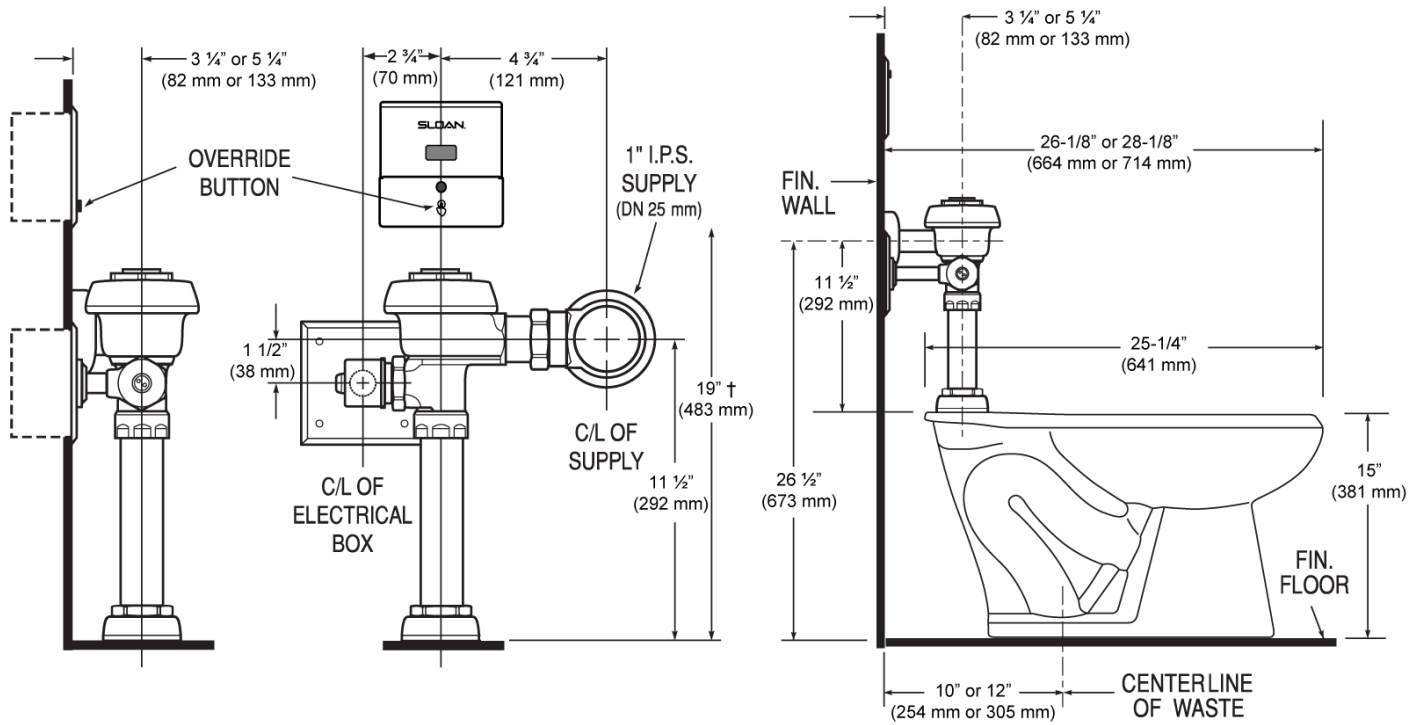

ROUGH-IN

Sloan 10500 Seymour Ave, Franklin Park, IL 60131

Phone: 800.982.5839 • Fax: 800.447.8329 • sloan.com