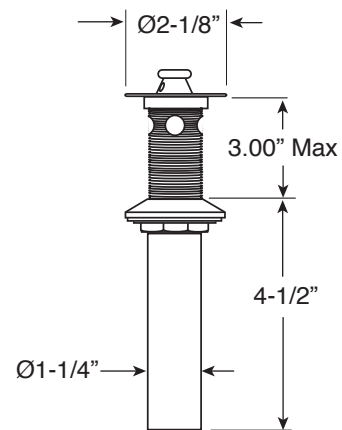

Series 3400/4400  
Wall/Vessel Lavatory Set

1.345007  
(1.345007T - Trim Only)

Ceres II Handle

Euro Style 20 pt.

**FEATURES:**

- All brass construction
- Independent corner valves
- Includes lift & turn style drain assembly: P/N 18.11.042
- 1/4-turn ceramic disc valve cartridge.
- Available in all finishes. Warranty varies according to finish selection.
- Certified to meet or exceed the following codes and standards:  
ASME A112.18.1/CSAB 125.1-2012

LIFT & TURN  
DRAIN ASSEMBLY  
P/N: 18.11.042

Note: Measurements are subject to change. No responsibility is assumed for use of superseded or voided pages.