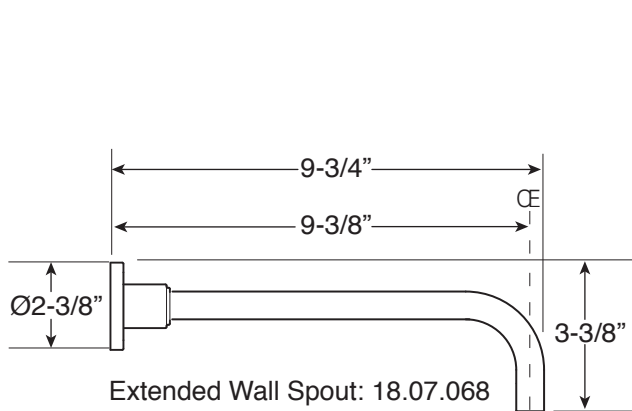

Series 3400/4400  
Wall/Vessel Lavatory Set

1.345007  
(1.345007T - Trim Only)

Ceres II Handle

Euro Style 20 pt.

**FEATURES:**

- All brass construction
- Independent corner valves
- Includes lift & turn style drain assembly: P/N 18.11.042
- 1/4-turn ceramic disc valve cartridge.
- Available in all finishes. Warranty varies according to finish selection.
- Certified to meet or exceed the following codes and standards:  
ASME A112.18.1/CSAB 125.1-2012

LIFT & TURN  
DRAIN ASSEMBLY  
P/N: 18.11.042

Note: Measurements are subject to change. No responsibility is assumed for use of superseded or voided pages.