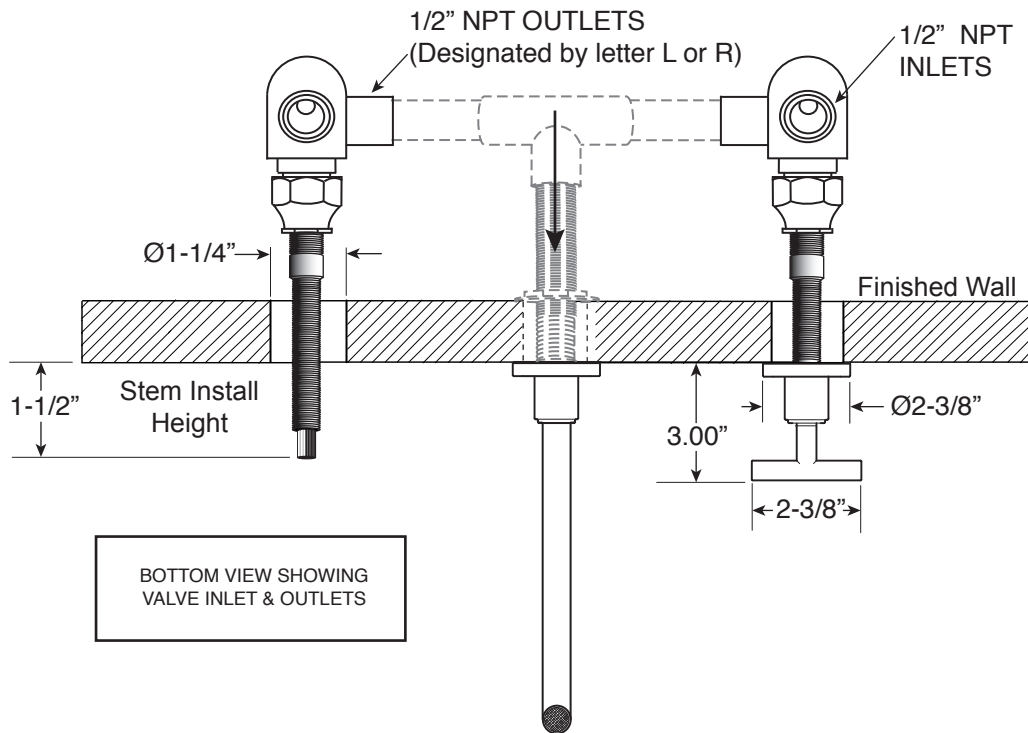

Series 3400/4400  
Wall/Vessel Lavatory Set

1.345007  
(1.345007T - Trim Only)

Ceres II Handle

Euro Style 20 pt.

**FEATURES:**

- All brass construction
- Independent corner valves
- Includes lift & turn style drain assembly: P/N 18.11.042
- 1/4-turn ceramic disc valve cartridge.
- Available in all finishes. Warranty varies according to finish selection.
- Certified to meet or exceed the following codes and standards:  
ASME A112.18.1/CSAB 125.1-2012

LIFT & TURN  
DRAIN ASSEMBLY  
P/N: 18.11.042

Note: Measurements are subject to change. No responsibility is assumed for use of superseded or voided pages.