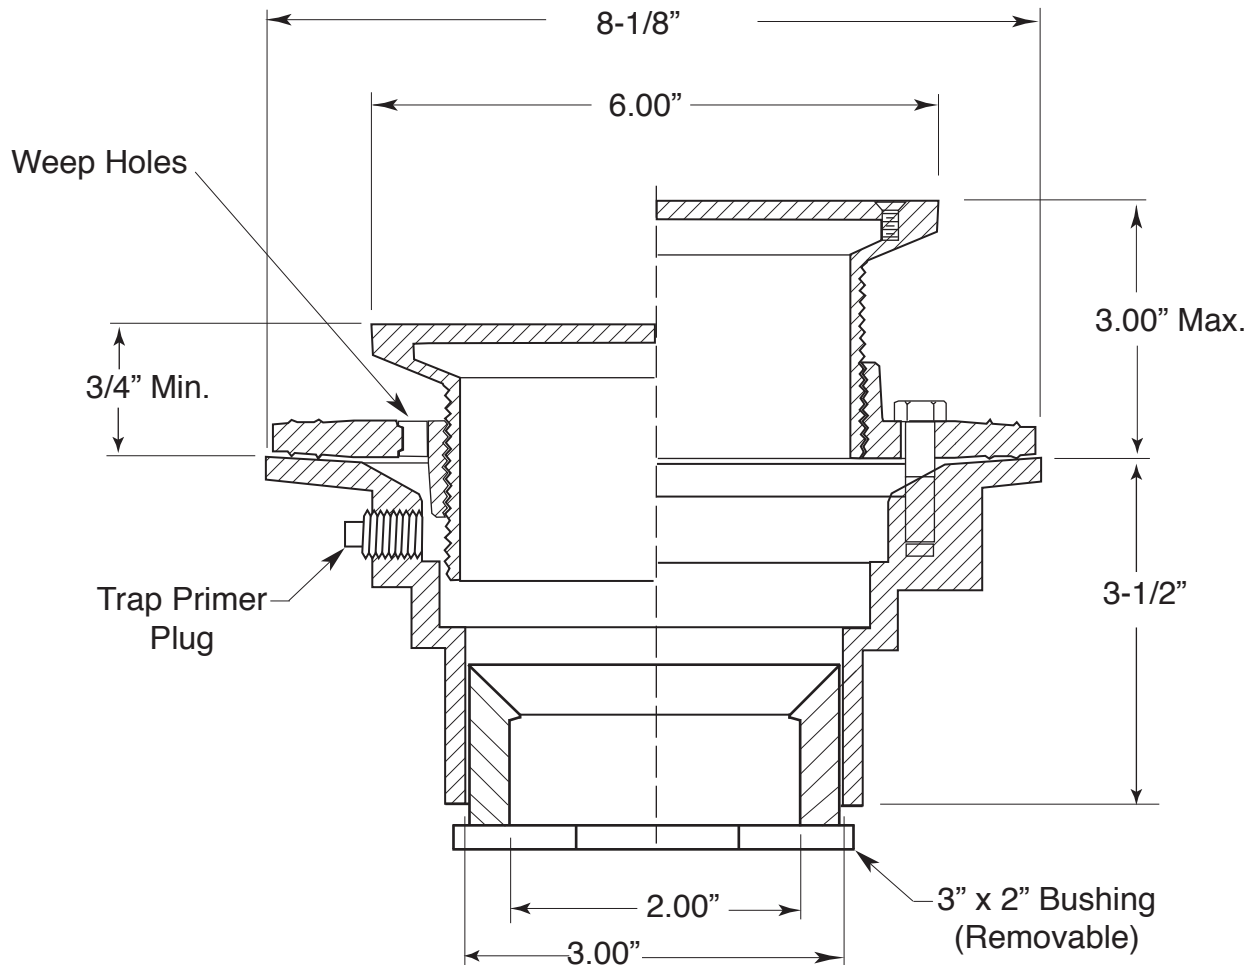

**FEATURES:**

- ABS heavy duty - Interior use.
- Shipped with reducing 3" x 2" ABS bushing.
- 6" x 6" Square adjustable Solid Nickel Bronze Strainer assembly.
- Reversible clamping collar.
- Available in all finishes.
- Certified to meet or exceed the following codes and standards:  
ASME A112.18.1/CSAB 125.1-2011

**APS**

American Plumbing Specialties

**6" Square ABS Shower Drain with Solid Nickel Bronze Top**

APS.3ABS.508

APS.3ABS.508T (Trim Only)

Note: Measurements are subject to change or cancellation. No responsibility is assumed for use of superseded or voided pages.