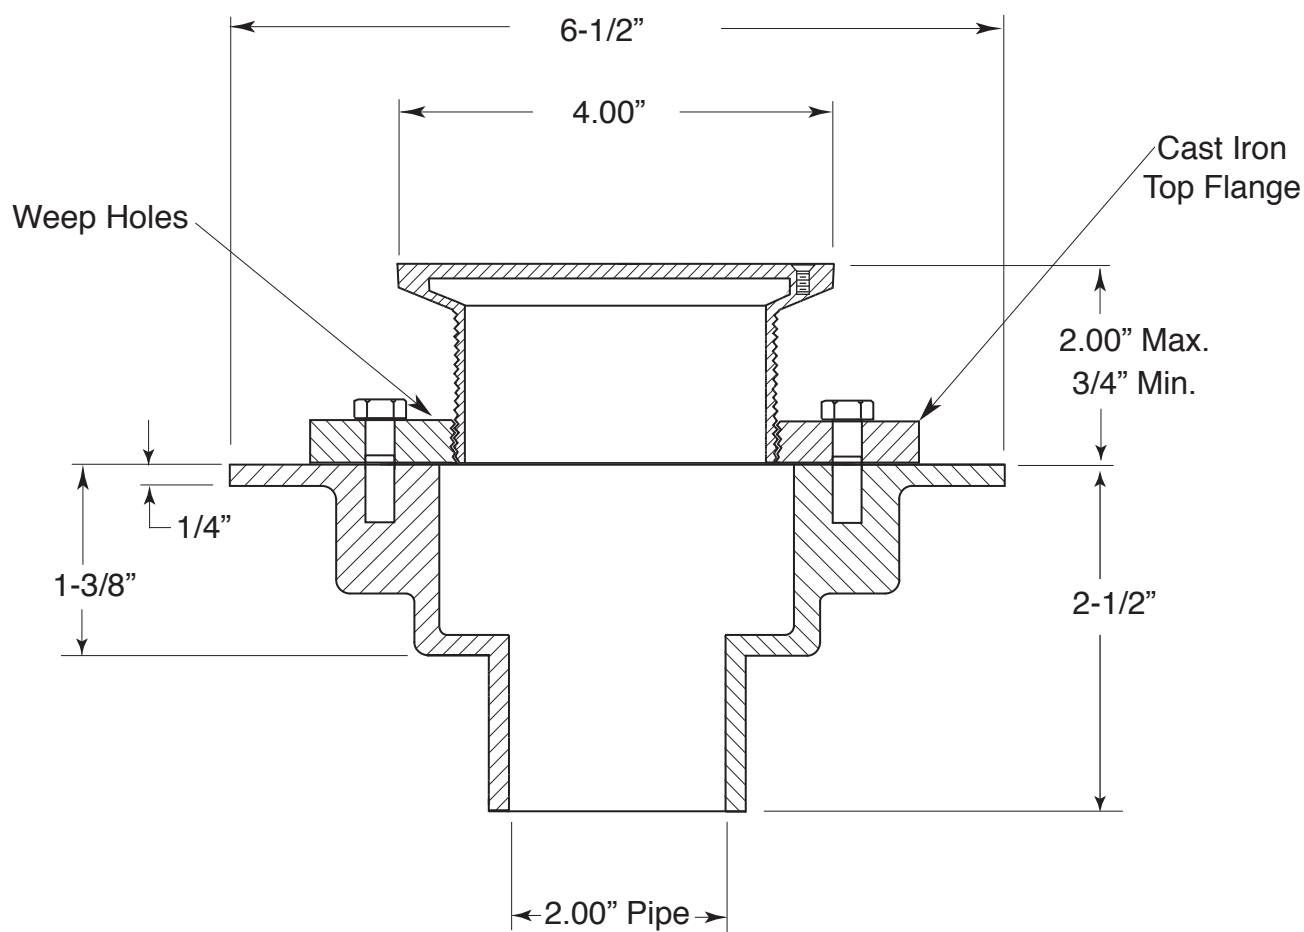

FEATURES:

- ABS heavy duty - interior use.
- 4" x 4" Square adjustable Solid Nickel Bronze Strainer assembly.
- Available in all finishes.
- Certified to meet or exceed the following codes and standards:
ASME A112.18.1/CSAB 125.1-2011

APS

American Plumbing Specialties

**4" Square ABS Shower Drain
with Solid Nickel Bronze Top**

APS.2ABS.504

APS.2ABS.504T (Trim Only)

Note: Measurements are subject to change or cancellation. No responsibility is assumed for use of superseded or voided pages.