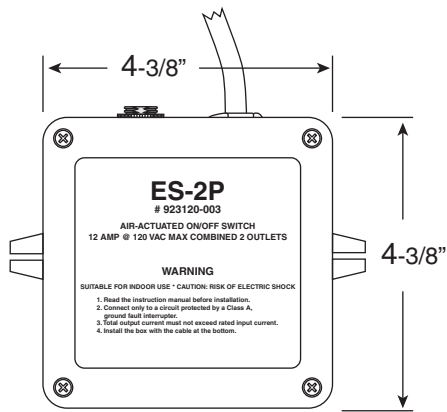

FEATURES:

- Air Activated Switch Button
- Disposal with Controller
- Includes 6' of Air Tubing

SPECIFICATIONS
Air Activated Switch Button for Disposal with Controller

18.37.018

PLASTIC TUBING
6 FEET IN LENGTH

Note: Measurements are subject to change or cancellation. No responsibility is assumed for use of superseded or voided pages.