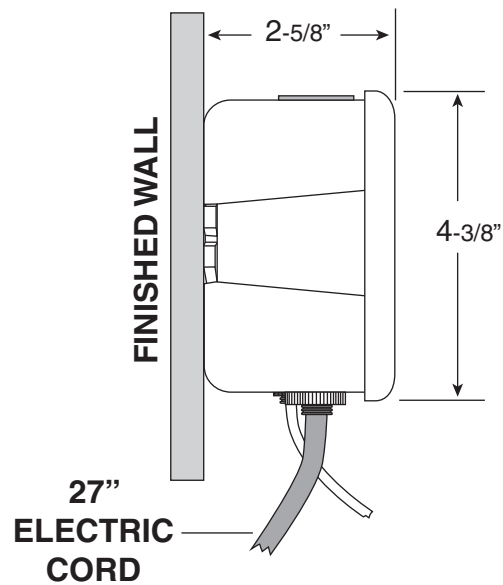

FEATURES:

- Air Activated Switch Button
- Disposal with Controller
- Includes 6' of Air Tubing

SPECIFICATIONS
Air Activated Switch Button for Disposal with Controller

18.37.018

PLASTIC TUBING
6 FEET IN LENGTH

Note: Measurements are subject to change or cancellation. No responsibility is assumed for use of superseded or voided pages.