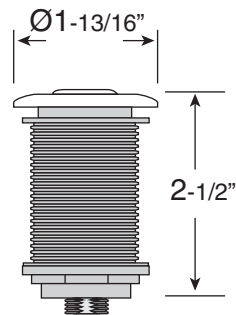

FEATURES:

- Air Activated Switch Button
- Disposal with Controller
- Includes 6' of Air Tubing

SPECIFICATIONS
Air Activated Switch Button for Disposal with Controller

18.37.018

PLASTIC TUBING
6 FEET IN LENGTH

Note: Measurements are subject to change or cancellation. No responsibility is assumed for use of superseded or voided pages.