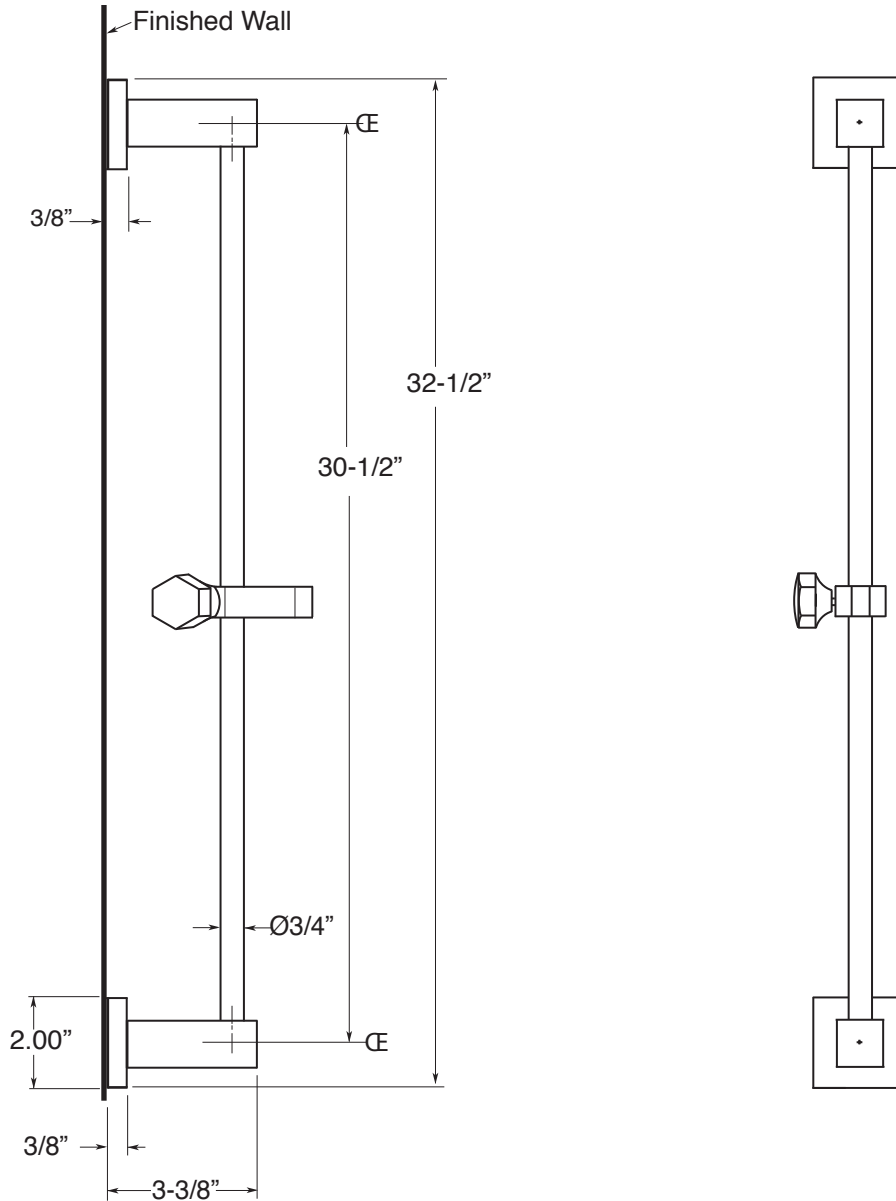

FEATURES:

- All brass construction
- Available in all Sigma finishes
- Mounting hardware included
- Meets: ASME A112.18.1-2005 / CSA B125.1-2005

Square Contemporary Slidebar

18.10.139

Note: Measurements are subject to change or cancellation. No responsibility is assumed for use of superseded or voided pages.