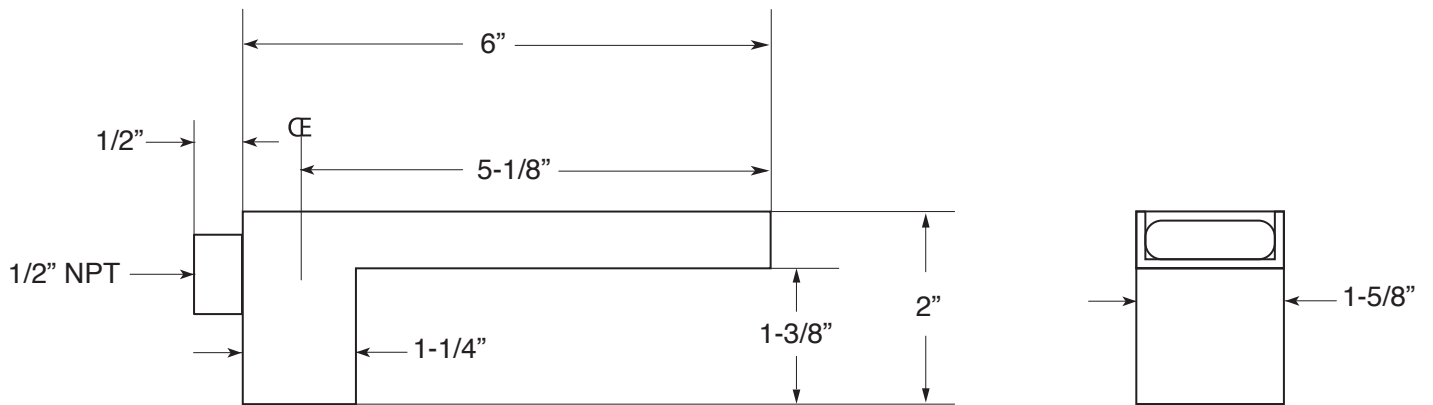

Series 3300

Wall Tub Spout

18.17.076

Note: Measurements are subject to change or cancellation. No responsibility is assumed for use of superseded or voided pages.