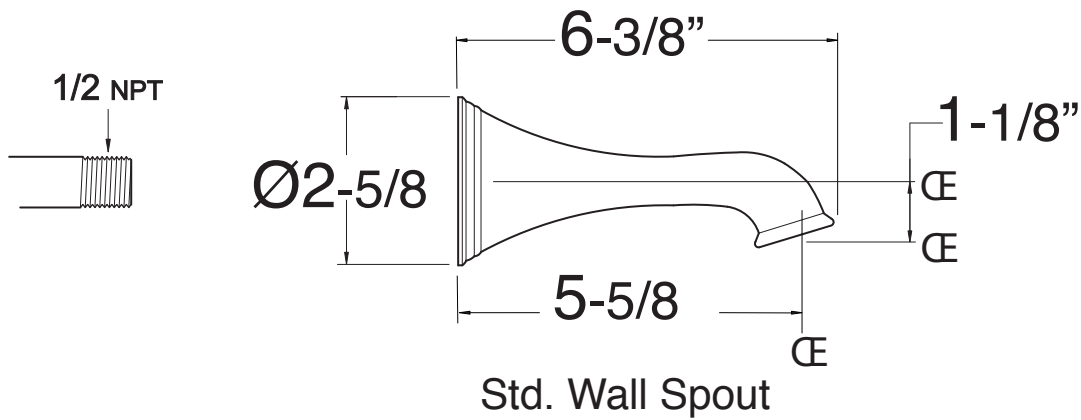

400/800/1500 Wall Tub Spout
18.17.002 - Standard

400/800/1500 Long Wall Tub Spout

18.17.003 Long

Requires Ring Below:
18.05.007 - Lined Ring
18.05.014 - Rope Ring

Note: Measurements are subject to change or cancellation. No responsibility is assumed for use of superseded or voided pages.