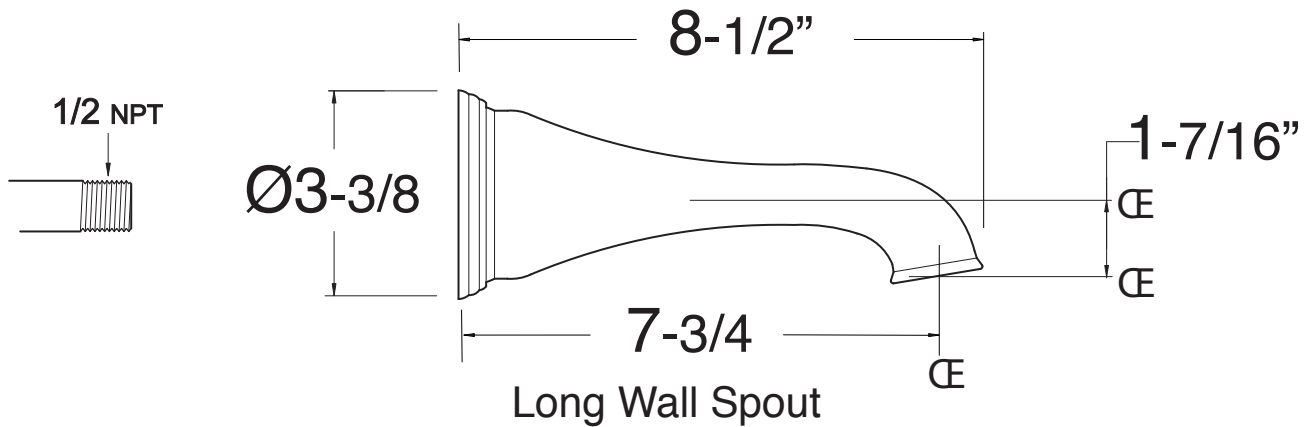

400/800/1500 Wall Tub Spout
18.17.002 - Standard

400/800/1500 Long Wall Tub Spout

18.17.003 Long

Requires Ring Below:
18.05.007 - Lined Ring
18.05.014 - Rope Ring

Note: Measurements are subject to change or cancellation. No responsibility is assumed for use of superseded or voided pages.