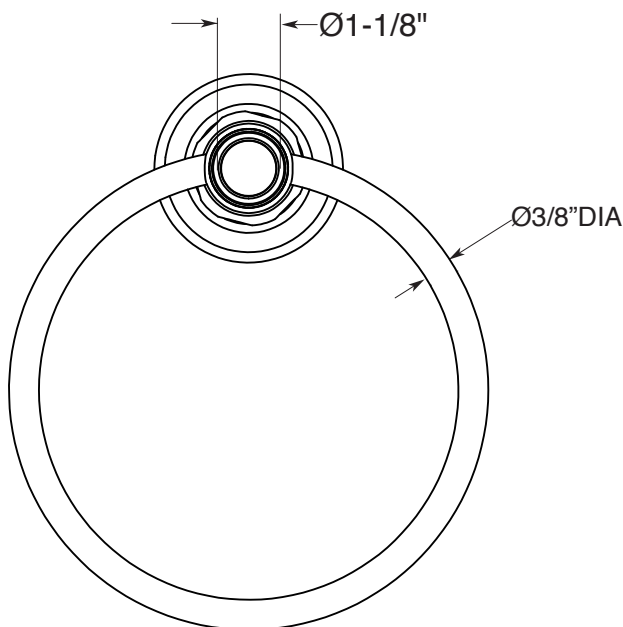

FEATURES:

- All brass construction.
- Available in all Sigma finishes. Warranty varies according to finish selection.
- Mounting bracket and screws are supplied.

Accessories

Series 61
Towel Ring
1.61TR00

TOP VIEW

SIDE VIEW

FRONT VIEW

Note: Measurements are subject to change or cancellation. No responsibility is assumed for use of superseded or voided pages.