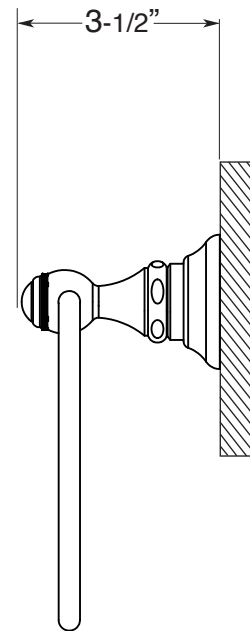

FEATURES:

- All brass construction.
- Available in all Sigma finishes. Warranty varies according to finish selection.
- Mounting bracket and screws are supplied.

Accessories

Series 61
Towel Ring
1.61TR00

TOP VIEW

SIDE VIEW

FRONT VIEW

Note: Measurements are subject to change or cancellation. No responsibility is assumed for use of superseded or voided pages.