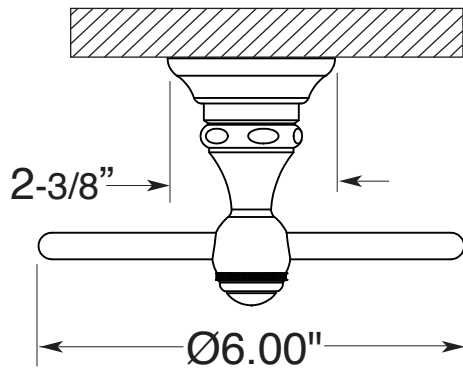

FEATURES:

- All brass construction.
- Available in all Sigma finishes. Warranty varies according to finish selection.
- Mounting bracket and screws are supplied.

Accessories

Series 61
Towel Ring
1.61TR00

TOP VIEW

SIDE VIEW

FRONT VIEW

Note: Measurements are subject to change or cancellation. No responsibility is assumed for use of superseded or voided pages.