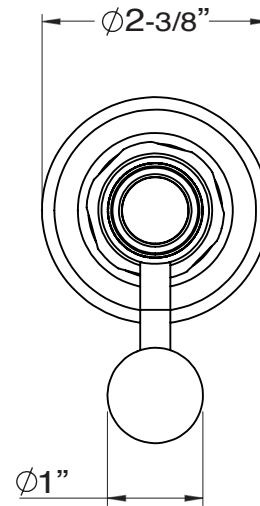

**FEATURES:**

- All brass construction.
- Available in all Sigma finishes.
- Warranty varies according to finish selection.
- Mounting bracket and screws are supplied.

**Accessories**

Series 61  
**Robe Hook**  
1.61RH00

**TOP VIEW**

**FRONT VIEW**

**SIDE VIEW**

Note: Measurements are subject to change or cancellation. No responsibility is assumed for use of superseded or voided pages.