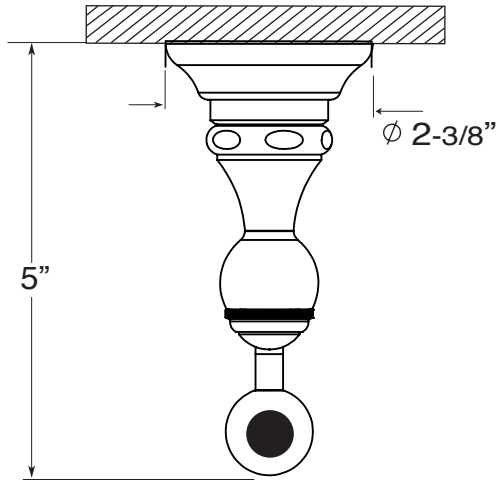

**FEATURES:**

- All brass construction.
- Available in all Sigma finishes.
- Warranty varies according to finish selection.
- Mounting bracket and screws are supplied.

**Accessories**

Series 61  
**Robe Hook**  
1.61RH00

**TOP VIEW**

**FRONT VIEW**

**SIDE VIEW**

Note: Measurements are subject to change or cancellation. No responsibility is assumed for use of superseded or voided pages.