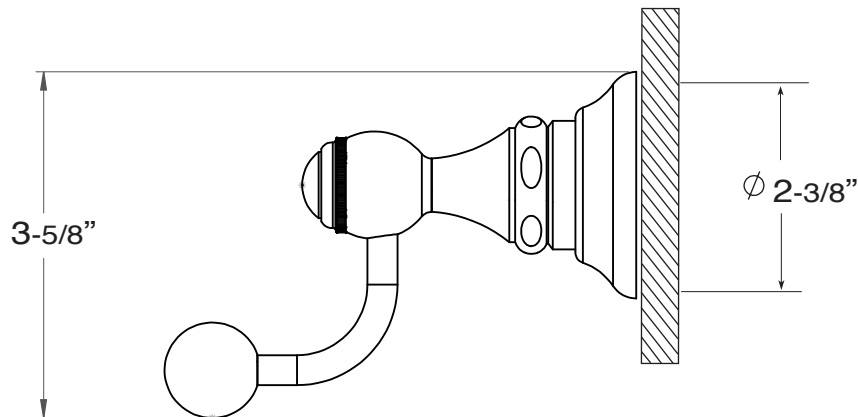

**FEATURES:**

- All brass construction.
- Available in all Sigma finishes.
- Warranty varies according to finish selection.
- Mounting bracket and screws are supplied.

**Accessories**

Series 61  
**Robe Hook**  
1.61RH00

**TOP VIEW**

**FRONT VIEW**

**SIDE VIEW**

Note: Measurements are subject to change or cancellation. No responsibility is assumed for use of superseded or voided pages.