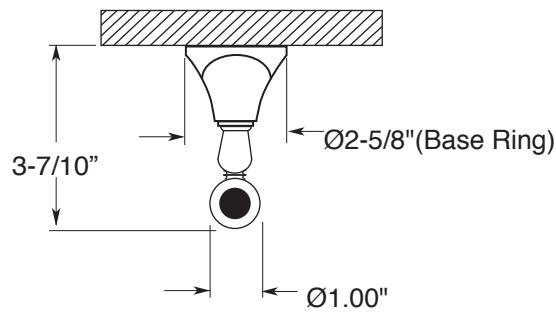

FEATURES:

- All brass construction.
- Available in all Sigma finishes. Warranty varies according to finish selection.
- Mounting bracket and screws are supplied.

Accessories

Series 60
Robe Hook
1.60RH00

TOP VIEW

FRONT VIEW

SIDE VIEW

Note: Measurements are subject to change or cancellation. No responsibility is assumed for use of superseded or voided pages.