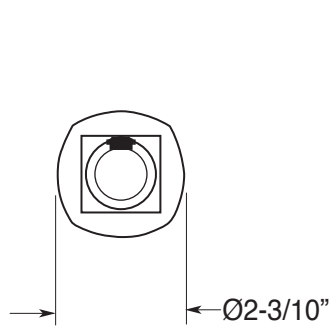

FEATURES:

- All brass construction.
- Available in all Sigma finishes. Warranty varies according to finish selection.
- Mounting bracket and screws are supplied.

Accessories

Series 60
Robe Hook
1.60RH00

TOP VIEW

FRONT VIEW

SIDE VIEW

Note: Measurements are subject to change or cancellation. No responsibility is assumed for use of superseded or voided pages.