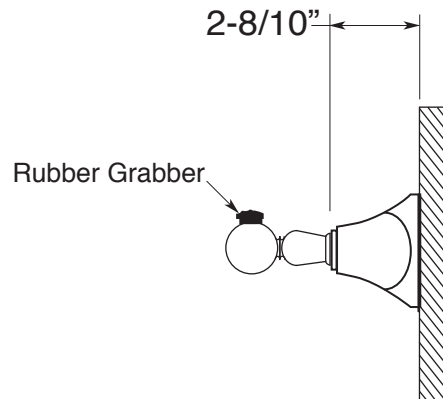

FEATURES:

- All brass construction.
- Available in all Sigma finishes. Warranty varies according to finish selection.
- Mounting bracket and screws are supplied.

Accessories

Series 60
Robe Hook
1.60RH00

TOP VIEW

FRONT VIEW

SIDE VIEW

Note: Measurements are subject to change or cancellation. No responsibility is assumed for use of superseded or voided pages.