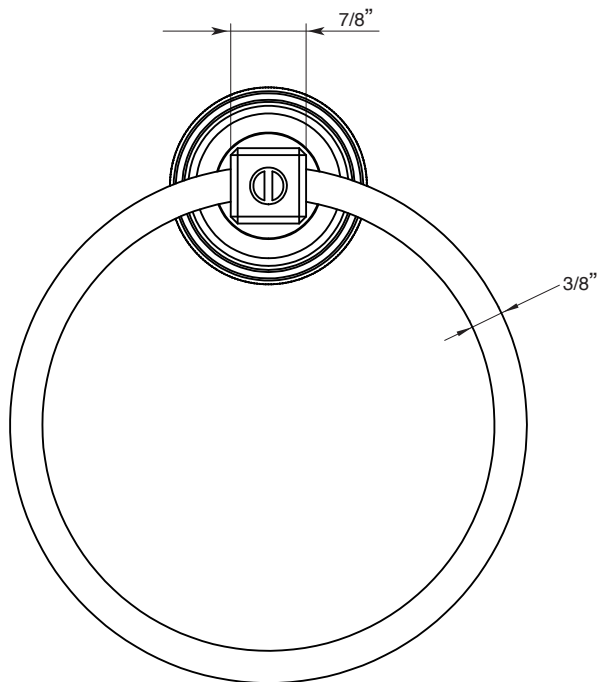

**FEATURES:**

- All brass construction.
- Available in all Sigma finishes.
- Warranty varies according to finish selection.
- Mounting bracket and screws are supplied.

**Accessories**

Series 53  
**Towel Ring**  
1.53TR00

**TOP VIEW**

**FRONT VIEW**

**SIDE VIEW**

Note: Measurements are subject to change or cancellation. No responsibility is assumed for use of superseded or voided pages.