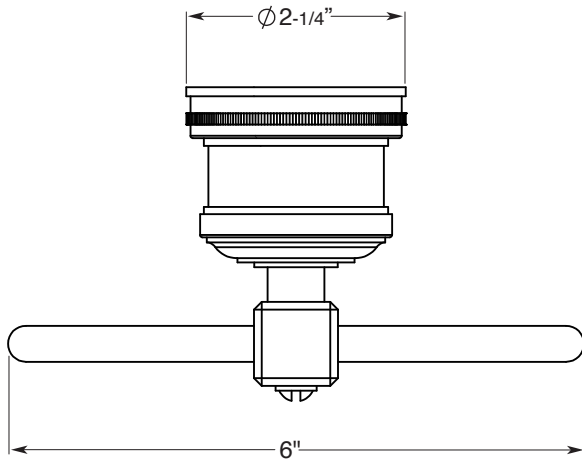

**FEATURES:**

- All brass construction.
- Available in all Sigma finishes.
- Warranty varies according to finish selection.
- Mounting bracket and screws are supplied.

**Accessories**

Series 53  
**Towel Ring**  
1.53TR00

**TOP VIEW**

**FRONT VIEW**

**SIDE VIEW**

Note: Measurements are subject to change or cancellation. No responsibility is assumed for use of superseded or voided pages.