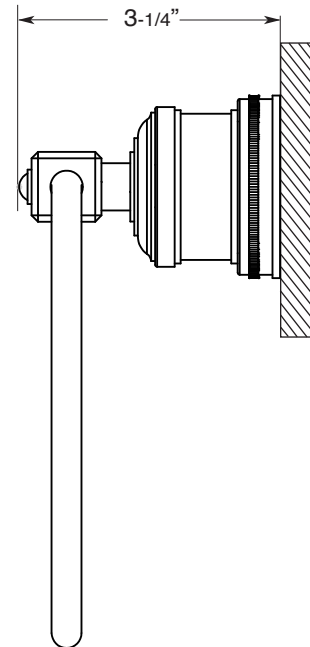

**FEATURES:**

- All brass construction.
- Available in all Sigma finishes.
- Warranty varies according to finish selection.
- Mounting bracket and screws are supplied.

**Accessories**

Series 53  
**Towel Ring**  
1.53TR00

**TOP VIEW**

**FRONT VIEW**

**SIDE VIEW**

Note: Measurements are subject to change or cancellation. No responsibility is assumed for use of superseded or voided pages.