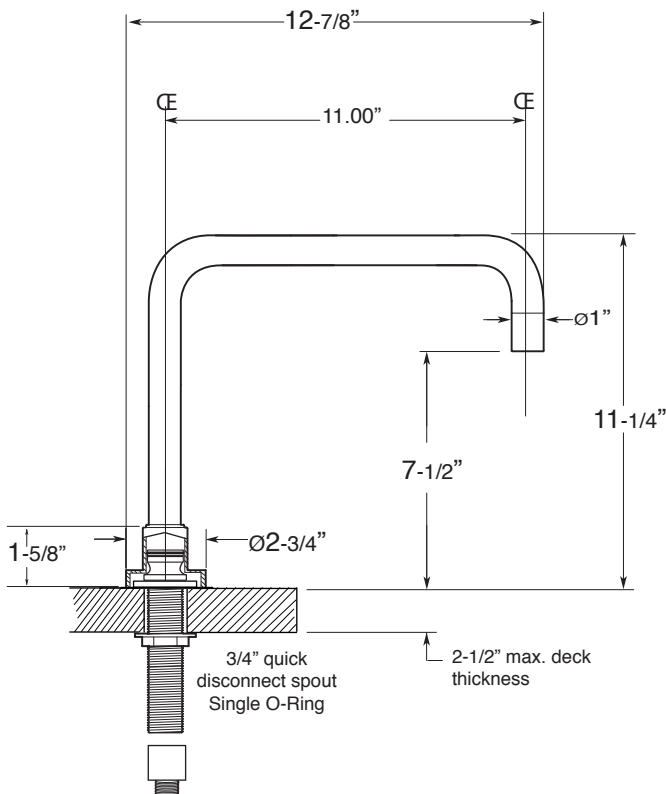

**FEATURES:**

- All brass construction.
- Cross handle style with inside attachment.
- 3/4" valve bodies with 20 pt. 1/4-turn ceramic disc cartridge.
- Available in all finishes. Warranty varies according to finish.
- Certified to meet or exceed the following codes and standards:  
ASME A112.18.1/CSAB 125.1-2012

**Series 4400**

**Roman Tub Set with  
Deckmount Handshower and  
Diverter  
Carina X Handle**

**1.443093**  
(1.443093T - Trim Only)

Spout and valves install through 1-1/4" diameter holes.  
Plumber to provide 3/4" supply lines to valves

**NOTE:** 1/2" outlet for in-line vacuum breaker (18.15.055), and 60" chrome spiral hose (18.10.016) - INCLUDED

Note: Measurements are subject to change or cancellation. No responsibility is assumed for use of superseded or voided pages.