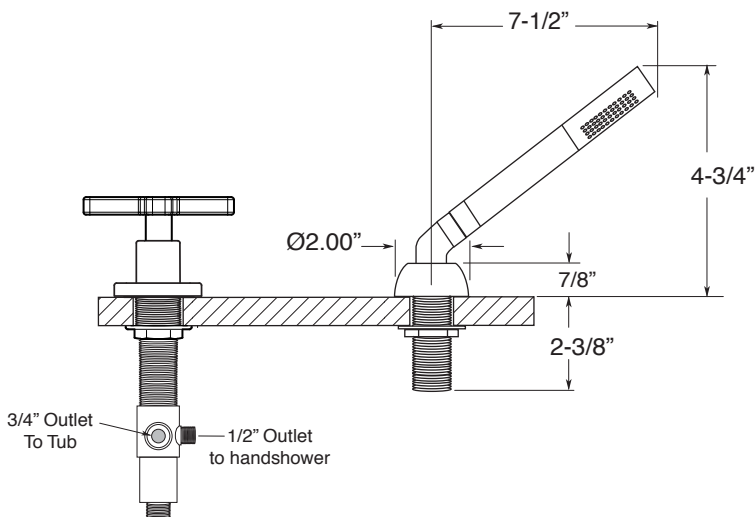

**FEATURES:**

- All brass construction.
- Cross handle style with inside attachment.
- 3/4" valve bodies with 20 pt. 1/4-turn ceramic disc cartridge.
- Available in all finishes. Warranty varies according to finish.
- Certified to meet or exceed the following codes and standards:  
ASME A112.18.1/CSAB 125.1-2012

**Series 4400**

**Roman Tub Set with  
Deckmount Handshower and  
Diverter  
Carina X Handle**

**1.443093**  
(1.443093T - Trim Only)

Spout and valves install through 1-1/4" diameter holes.  
Plumber to provide 3/4" supply lines to valves

**NOTE:** 1/2" outlet for in-line vacuum breaker (18.15.055), and 60" chrome spiral hose (18.10.016) - INCLUDED

Note: Measurements are subject to change or cancellation. No responsibility is assumed for use of superseded or voided pages.