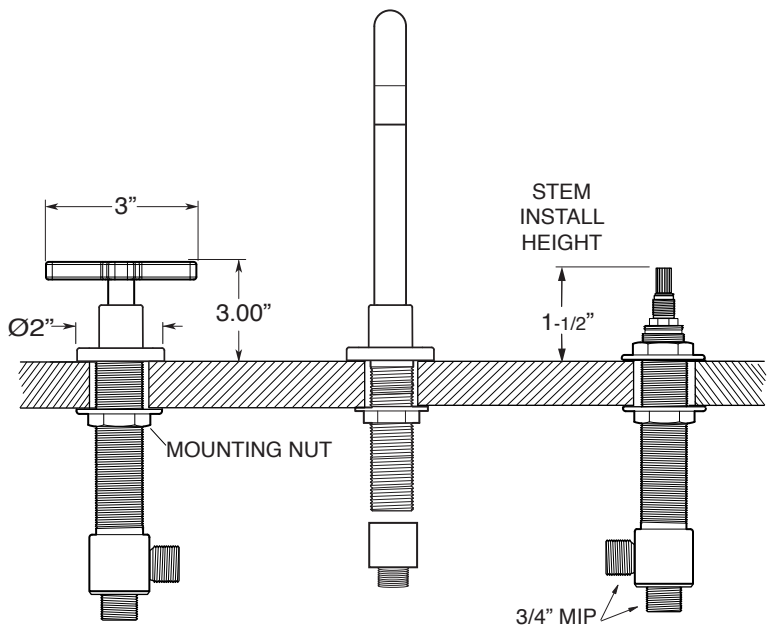

**FEATURES:**

- All brass construction.
- Cross handle style with inside attachment.
- 3/4" valve bodies with 20 pt. 1/4-turn ceramic disc cartridge.
- Available in all finishes. Warranty varies according to finish.
- Certified to meet or exceed the following codes and standards:  
ASME A112.18.1/CSAB 125.1-2012

**Series 4400**

**Roman Tub Set with  
Deckmount Handshower and  
Diverter  
Carina X Handle**

**1.443093**  
(1.443093T - Trim Only)

Spout and valves install through 1-1/4" diameter holes.  
Plumber to provide 3/4" supply lines to valves

**NOTE:** 1/2" outlet for in-line vacuum breaker (18.15.055), and 60" chrome spiral hose (18.10.016) - INCLUDED

Note: Measurements are subject to change or cancellation. No responsibility is assumed for use of superseded or voided pages.